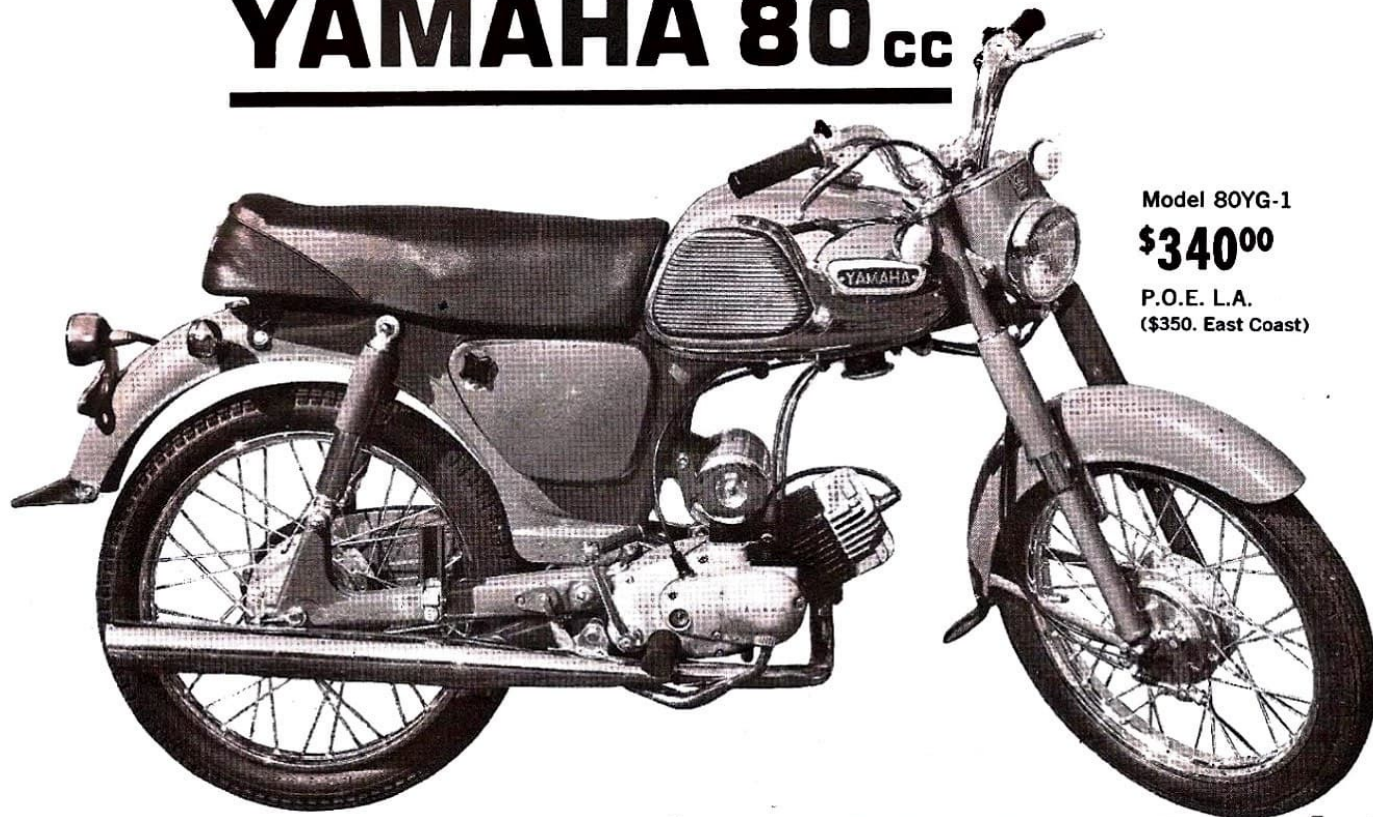

YOU'VE WAITED FOR THIS ONE!

YAMAHA 80 cc

Model 80YG-1

\$340⁰⁰

P.O.E. L.A.
(\$350. East Coast)

A "Step-up" Motorcycle to Win New Friends!

A real motorcycle with real go-power! Zero to quarter mile in 22 sec. Powerful 80 CC, 2-cycle 7.7 hp engine. 4-speed transmission. Up to 60 MPH. 170 miles to the gallon. Lightweight (only 135 pounds)—easy to handle. Telescopic front forks! Big machine performance for those who want to step up to real fun-packed motorcycling. (Note low price!)