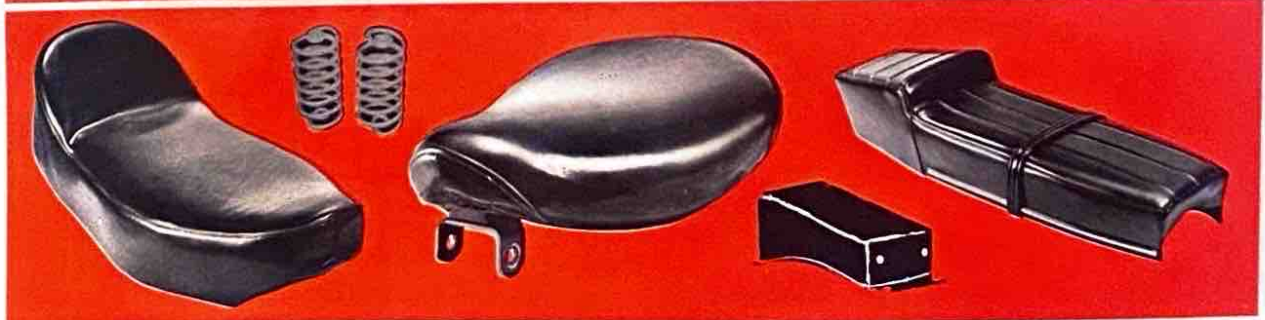

AGV Fingerless Driving & Racing Gloves

Genuine leather, padded palms, linen mesh backs. Positive grip and maximum comfort **4.95 FDG-L**

Genuine leather, padded palms, ventilated leather backs. Positive grip and maximum comfort. **4.95 FDG-M**

Racing and Speed Equipment

SAN REMO and BORRANI RACING RIMS

These high quality alloy rims not only make your machine lighter and more attractive, but also reduce "un-sprung weight," which is universally accepted as the key to better handling. As used by the world's outstanding racers.

(2)

Competition & Custom Saddles

SCRAMBLES SADDLE

Great for customizing or racing. Low riding position improves handling. Thick foam padding with universal mounting studs. Sleek lines. 21.95 (2) SCS

SOLO SADDLE