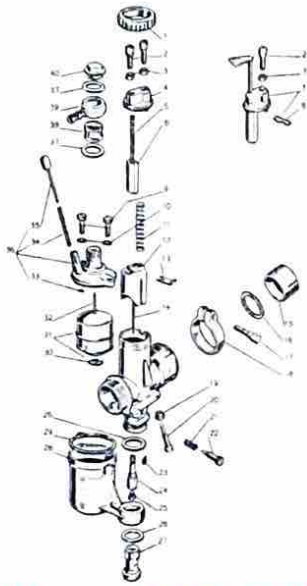

Racing and Speed Equipment

World Famous ITALIAN CARBURETORS

TRUE OLD WORLD CRAFTSMANSHIP • PRECISION ENGINEERED

Type UB-BS

UB-20-BS — 20mm	25.90
UB-22-BS — 22mm	26.80
UB-24-BS — 24mm	32.10
UA-16-S — 16mm	23.80(1)