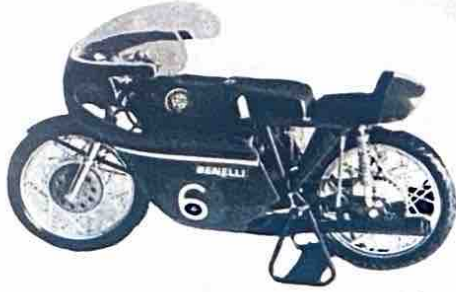

"Hot" Items

BENELLI 250 FOUR MODEL

Maestro Provini's most recent mount in world championship competition. Grey finish simulates the real thing. Suspension really works.
Build it for only $4.95 (1)

Light riding clothing with the "Benelli" logo can be ordered for men, women and children of all ages. A dealer imprint is available in a minimum order of three dozen mixed sizes. Sweatshirts, racing jerseys, rally jackets, rainsuits, many more items, none over $10.95. Dealers should order® direct from:

VICTORIA PRODUCTS, INC.,
512 Lucas Avenue, St. Louis, Mo.

*Order blank sent on request. Ask for the Cosmopolitan order blank.