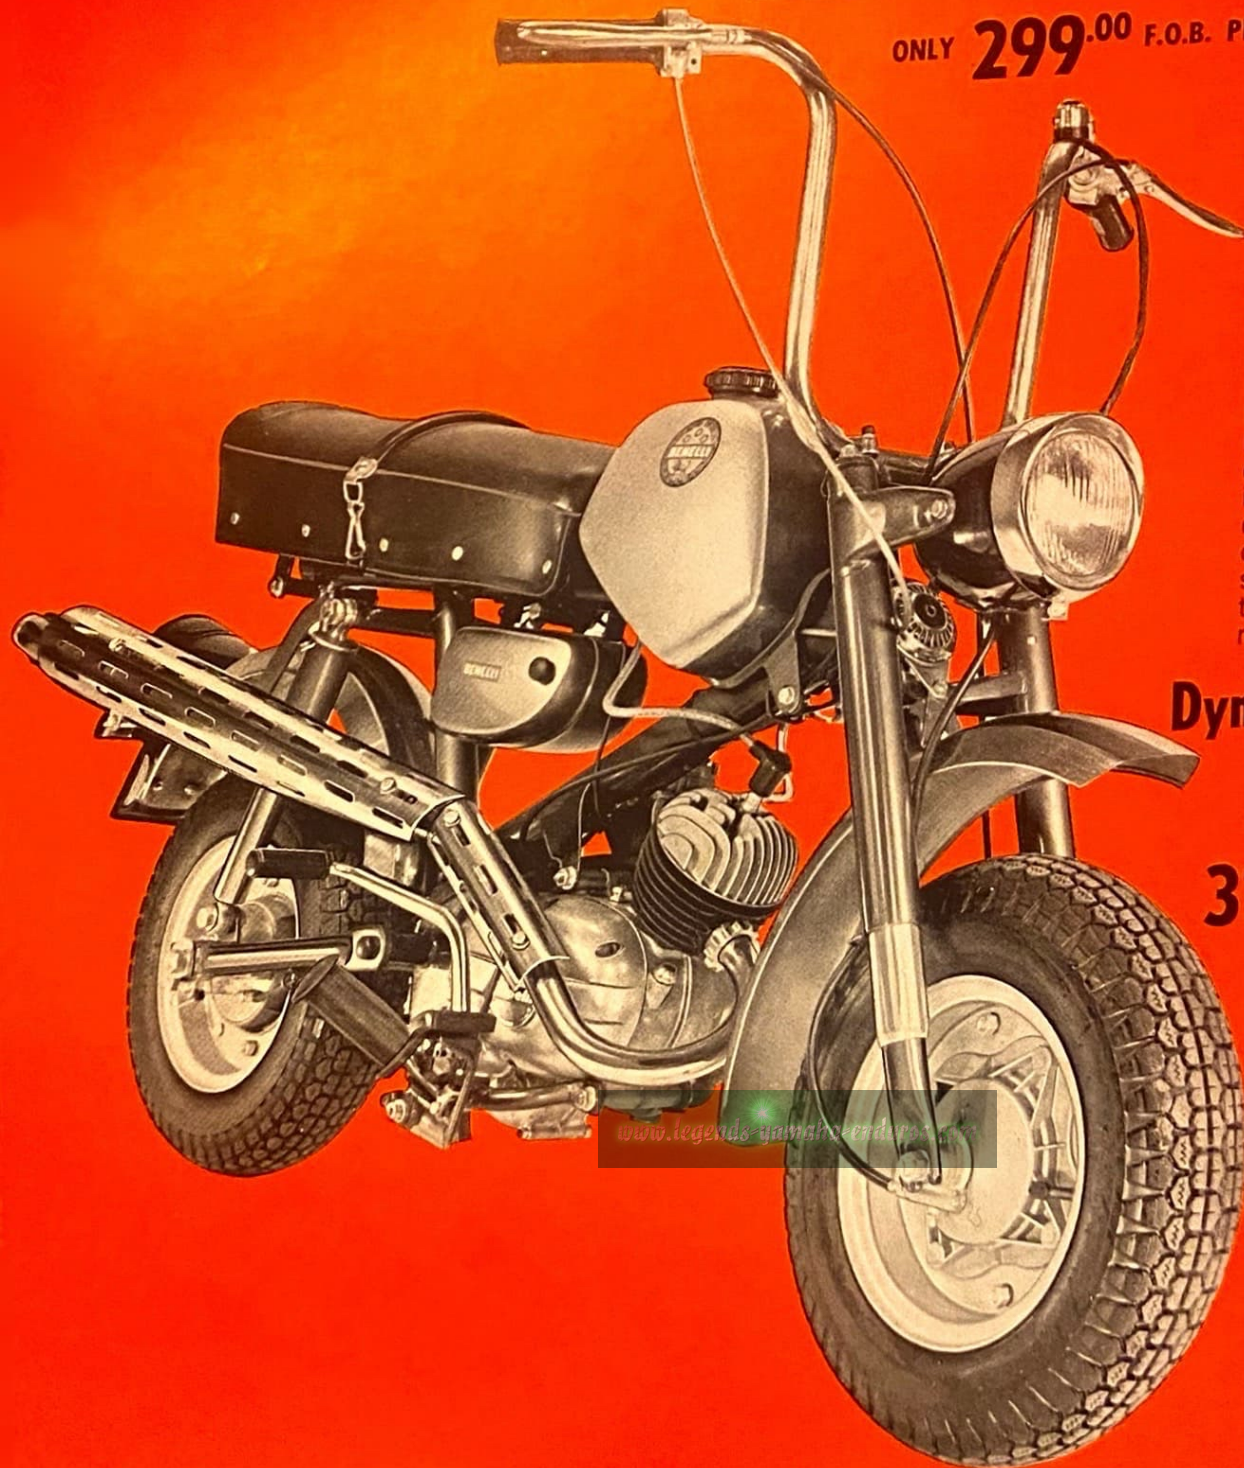

The **DYNAMO** **COMPACT**

by
Benelli

ONLY **299.00** F.O.B. PHILA.

Wow! The most exciting new cycle, ever to come along. The Dynamo is built to be taken anywhere. Light weight and with collapsible handlebars, you can stow the Dynamo in your car trunk, boat, airplane practically anywhere. And when you're ready to ride it, you see where Benelli's sixty years experience of building motorcycles comes into play. The Dynamo from Benelli is the same size as a mini-bike, but that's where the comparison ends. The Dynamo is equipped with a 4-speed, 50cc engine capable of top speeds of over 50 M.P.H. A soft double seat plus a true suspension system smooths out the roughest roads for you and your partner.

Dynamo Scrambler

KNOBBY TIRES

(same as above)

WITH 10" WHEELS

319.00 F.O.B. PHILA.

Make no mistake about it, the Dynamo is no toy. It has been made to match the performance of full cycle 50cc cycles while offering the advantage of its small frame.

The Dynamo is available in shimmering metallic blue or red, equipped with famous Pirelli tires for road "stickability" and the Dynamo can be legally operated in street traffic.

Here's the one you've been waiting for. Production will be limited so we suggest you order through your Benelli dealer today.

www.legends-garage.com