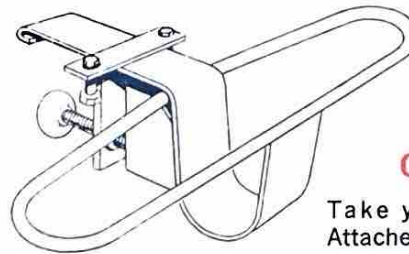

CHROMED STEEL FENDER

for 18" or 19" wheels. Makes any machine more attractive.

Rear fender 4" (w/o braces) 8.95 (1) CF-R

Front fender 5" (w/o braces) 13.95 (1) CF-F

Brackets 1.00 (1) CF-B

CYCLE CARRIER

Take your cycle along with you. Attaches to any bumper.

CC-E—3"	16.95 (2)
CC-E—4"	16.95 (2)