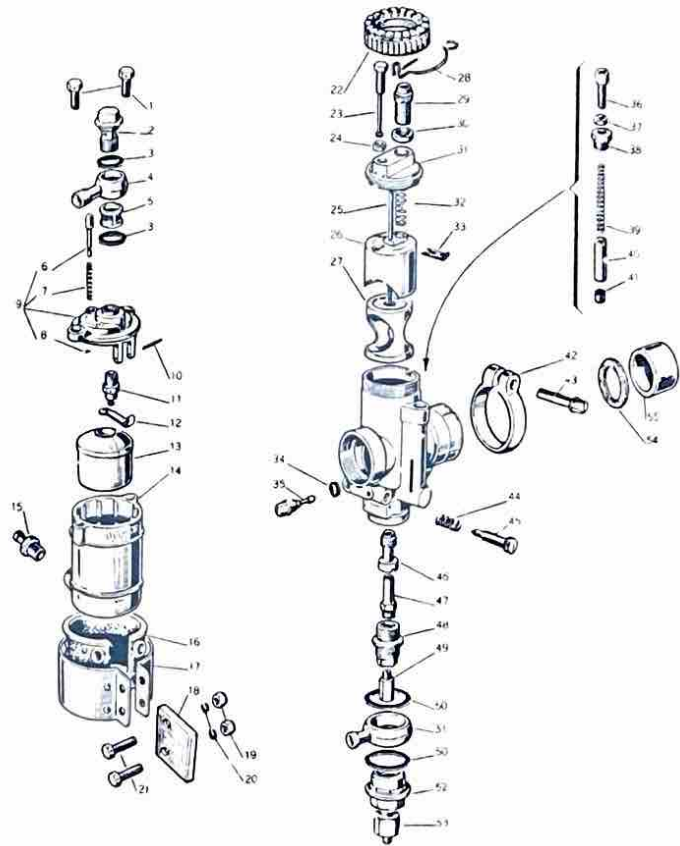

All Batteries (2)

Racing and Speed Equipment

World Famous ITALIAN CARBURETORS

TRUE OLD WORLD CRAFTSMANSHIP • PRECISION ENGINEERED

Type UB-BS

UB-20-BS — 20mm	25.90
UB-22-BS — 22mm	26.80
UB-24-BS — 24mm	32.10
UA-16-S — 16mm	23.80(1)