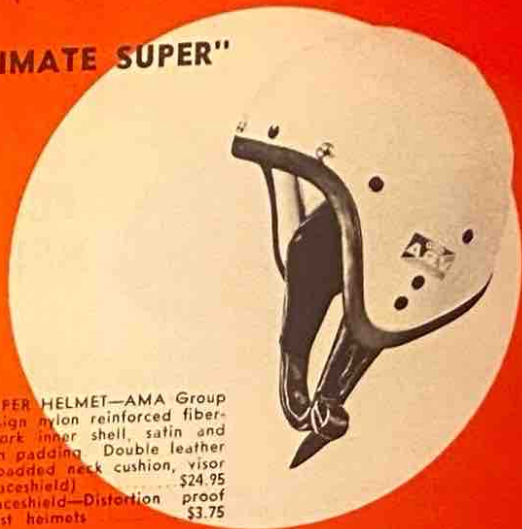

AGV/COSMO HELMETS

All Helmets Code (2)

AGV helmets are designed and constructed by the "Worlds Largest Helmet Manufacturer". The plant in Valenza, Italy is constantly testing new materials and ideas to maintain their position as the worlds' leaders in the field.

The superb full coverage helmets meet the standards of virtually every major testing organization such as the AMA Group 1, USSI Z90.1, all states requiring approvals. They are considered by authorities as the "Most Perfectly Proportioned Helmet" and because of new improvements as the safest. Recently even the Snell Foundation has approved several AGV helmets.

No component is substituted because of price. Genuine kid skin leather and nylon reinforced fiberglass is used. New resilient liners trimmed in satin and tough epoxy outer coatings enhance the safety and appearance.

Continental sizes 55, 56, 57, 58, 59, 60, 61, 62
English sizes 6¾, 6⅞, 7, 7⅛, 7½, 7⅝, 7⅞, 7ⅿ

A-1 — "ULTIMATE SUPER"

A-1 "ULTIMATE" SUPER HELMET—AMA Group 1 approved. New design nylon reinforced fiberglass shell. Heavy cork inner shell, satin and leather liner with foam padding. Double leather and nylon chinstrap, padded neck cushion, visor snaps. White (less faceshield) $24.95
Flexible Snap-On Faceshield—Distortion proof convex shape—fits most helmets $3.75