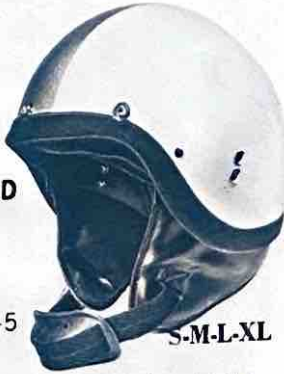

B-5

S-M-L-XL

A three-quarter jet helmet at the price of a shorty. Meets the standards of Z 90.1. Same styling and construction as the World famous B-4, but slightly shorter on the sides. Sizes: S-M-L-XL. Suggested Retail $19.50