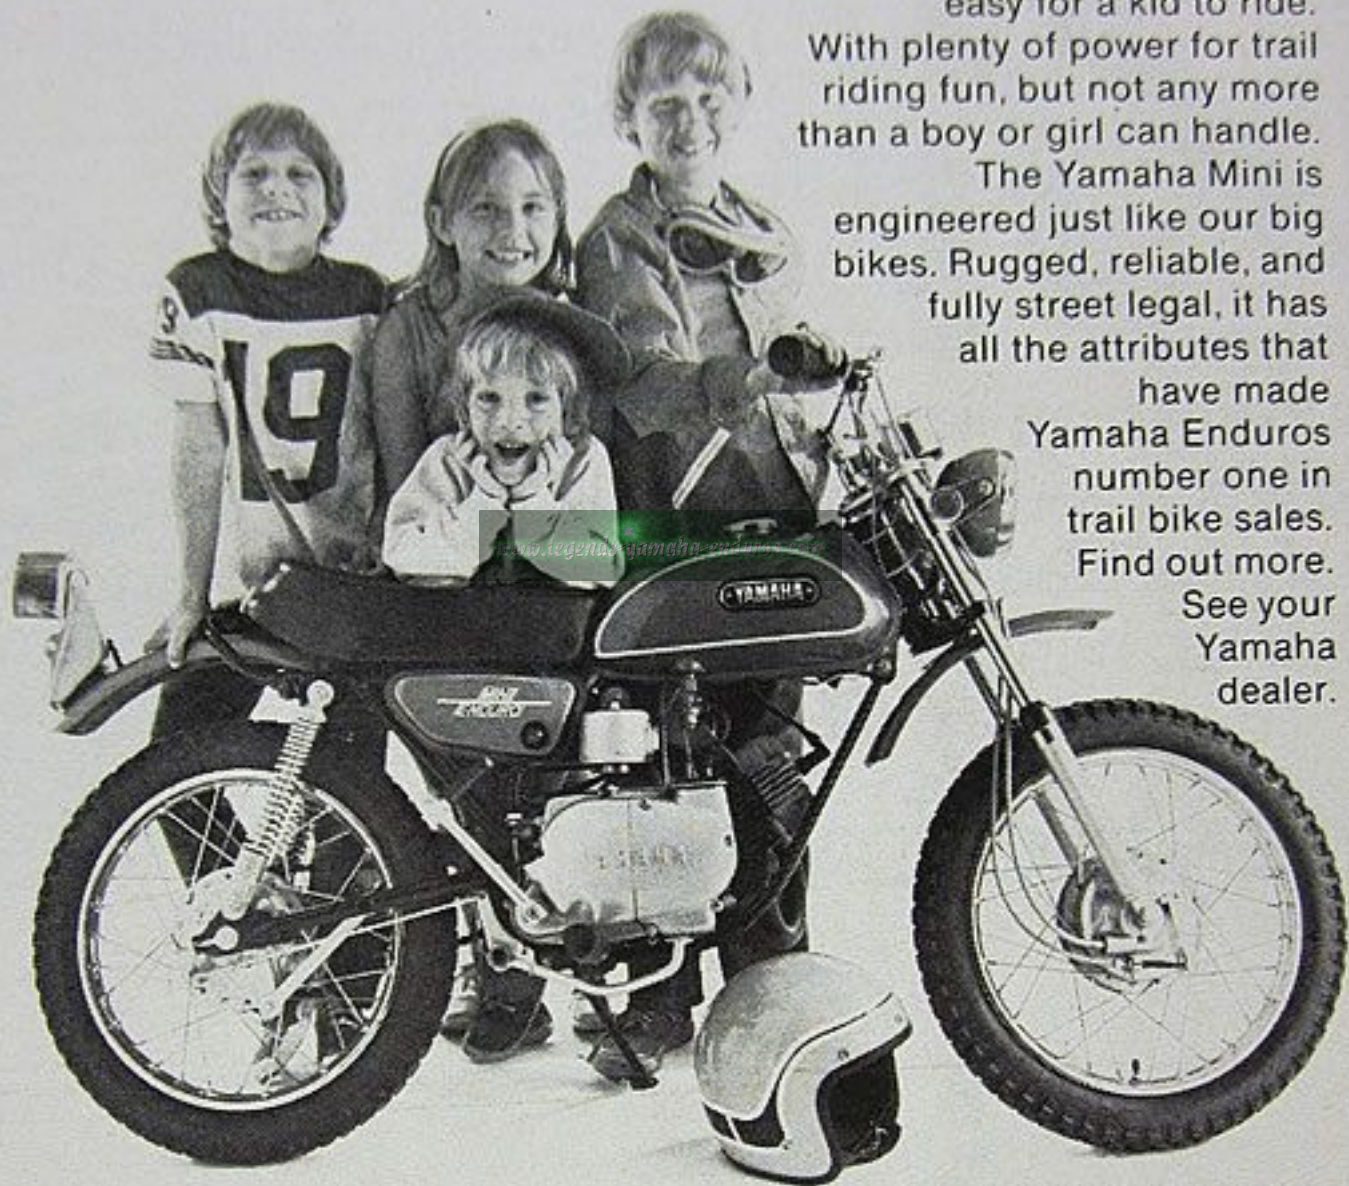

The great mini machine.

The Yamaha JT2 Mini Enduro. Light, compact, and easy for a kid to ride.

With plenty of power for trail riding fun, but not any more than a boy or girl can handle.

The Yamaha Mini is engineered just like our big bikes. Rugged, reliable, and fully street legal, it has all the attributes that

have made Yamaha Enduros number one in trail bike sales.

Find out more.

See your Yamaha dealer.

YAMAHA  The great machines for '72.