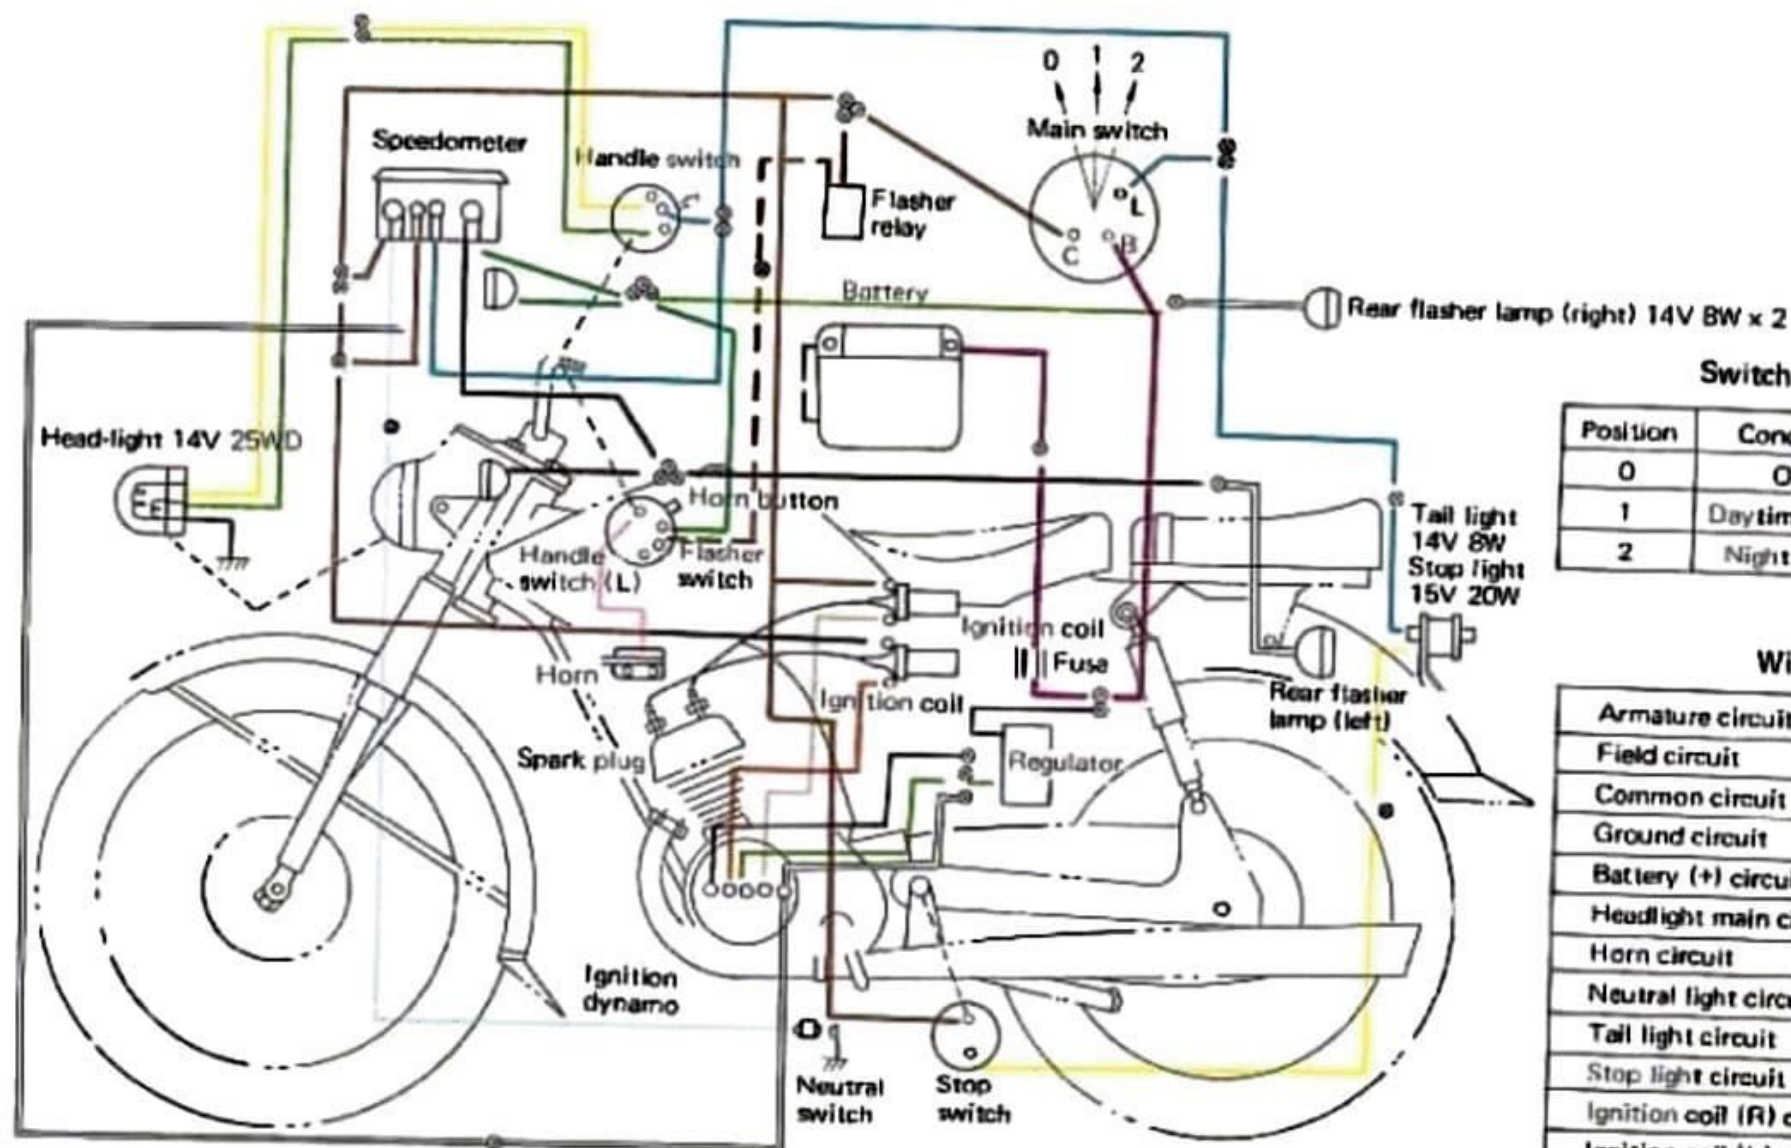

YAMAHA 100 MODEL YL-1 WIRING DIAGRAM

Switch connection

Position	Condition	Connection
0	Off	
1	Daytime riding	B + C
2	Night riding	B + C + L

Wiring list

Armature circuit	White
Field circuit	Green
Common circuit	Brown
Ground circuit	Black
Battery (+) circuit	Red
Headlight main circuit	Yellow
Horn circuit	Pink
Neutral light circuit	Cobalt blue
Tail light circuit	Blue
Stop light circuit	Yellow
Ignition coil (R) circuit	Ash-grey
Ignition coil (L) circuit	Orange