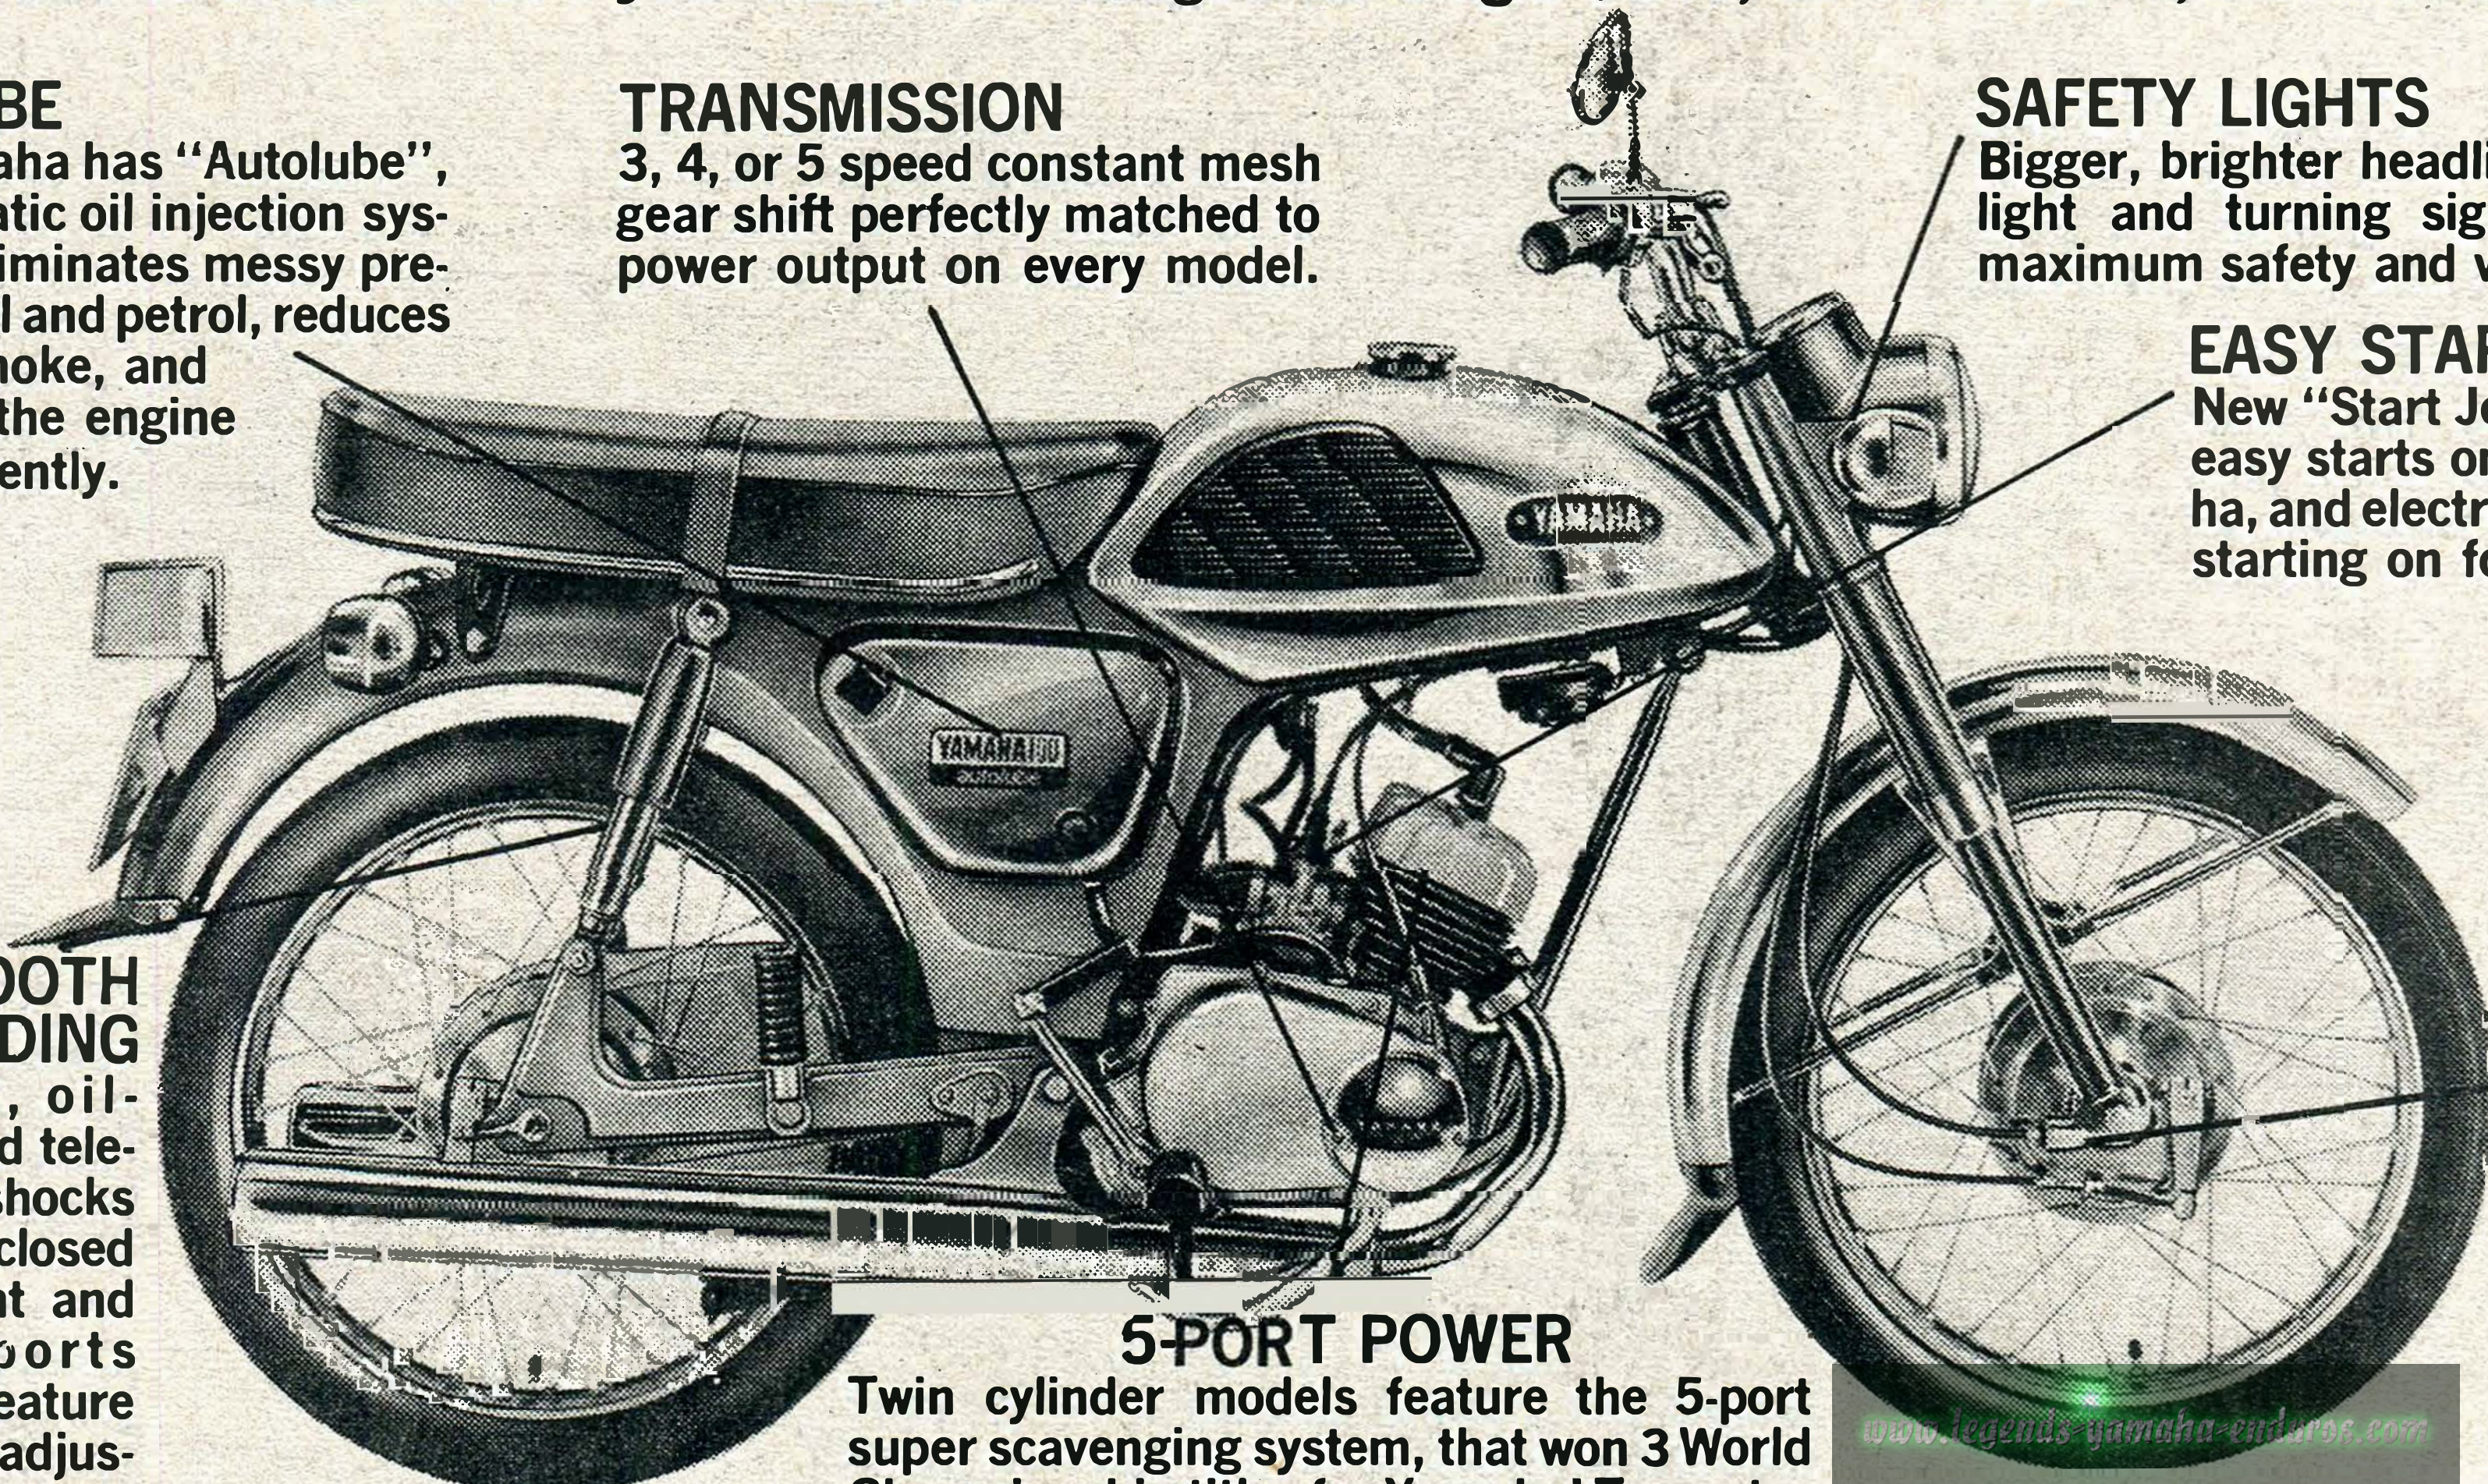

SAFETY BRAKES

Exclusive Yamaha brakes are sealed against water and dust, give uniform, positive response.

MY2

YAMAHA

Every Bridgestone dealer in N.S.W. is now your brand new Authorised Yamaha Dealer.

SYDNEY METROPOLITAN — **BALGOWLAH:** Morton Motors, 196 Condamine St. 949 1750. **BLACKTOWN:** C & B Motors, 172-176 Main St. **CARRAMAR:** Flag Motors (Ampol S.S.), Hume H'way. 72 1117. **CITY:** Amalgamated Scooters, 119 Goulburn St. 211 3493. **EASTWOOD:** Springs Motor Service, 603 Blaxland Rd. 85 1908. **HABERFIELD:** Geoghegans & Sons, 253 Parramatta Rd. 79 0000. **HORNSBY:** Vince Duffy, 143 Pacific H'way. 47 1419. **LAKEMBA:** Motor Cycle City, 1230 Canterbury Rd. 759 3444. **LIVERPOOL:** Southern Districts Motor Cycle Centre, 106 Macquarie St. 602 5835. **MARRICKVILLE:** Marrickville Scooter Service, 115 Marrickville Rd. 56 7583. **PARRAMATTA:** Brian Collins Motor Cycles, 84-86 Church St. 635 4616. **PENRITH:** Briggs Motors, Allen Place. 2 3439. **SYLVANIA:** Scaysbrook's Motor Cycles, 57A Port Hacking Rd. 522 0377. **WILLOUGHBY:** Albert's Motor Cycles, 566 Willoughby Rd. 95 1850. **N.S.W. COUNTRY—BARRABA:** J. Loveday & Sons 14 Alice St. **BATHURST:** Gurdon Motors, 210 Howick St. **BEGA:** G. E. Kelly & Co., 241 Carp St. **CASINO:** McInnes & Mason, 225 Walker St. **COFFS HARBOUR:** Ralph Green Cycles, 4 Park Ave. **COLLARENEBRI:** David R. Purtle & Co., Wilson St. **CONDOBOLIN:** J. R. Sealey Pty. 28 William

St. **COOMA:** Winchcombe Carson, 88 Vale St. **COWRA:** W. D. O'Connell, 211 Kendall St. **DUBBO:** Readfords Auto Repairs, Bultje St. **FORBES:** Frank Spice Auto Repairs, 22 Dowling St. **GLOUCESTER:** Yates & Twomey, 83 Church St. **GOODOOGA:** J. Newbury, Hammond St. **GOULBURN:** Kingsway Motors, Bradley St. **GRIFFITH:** Pizarro & Bischard, Crossing St. **INVERELL:** Ben Bates & Co., 18 Bannockburn St. **KATOOMBA:** Cales, Katoomba St. **LAKE CARGELLIGO:** Cargelligo Motors Foster St. **LEETON:** Leeton Battery Factory, 35 Acacia Ave. **LEURA:** Cales of Leura, The Mall. **MOREE:** F. W. Williams (Rural) Pty. Ltd., Warialda St. **MURWILLUMBAH:** Wades Welding Works, 52 Byangum Rd. **NEWCASTLE:** Taylor Cycle & Motor Co., 610-614 Hunter St. **ORANGE:** Orange Producers Rural Co-op. Soc. Ltd., Lords Place. **PORT MACQUARIE:** Hastings Machinery Sales & Service, Munster St. **TAMWORTH:** Harry Pyne Motors, 75 Ebsworth St. **WAGGA WAGGA:** Jack Skeers, 27 Baylis St. **WARREN:** S. C. Ward, Dubbo St. **WELLINGTON:** Fultons Motors, Lee St. **WEST WYALONG:** Cruickshank's Brake & Steering Service, 208 Main St. **WOLLONGONG:** Cycle Motors, 116 Keira St. **WOY WOY:** Two-Stroke Centre, 231 Blackwall Rd. **YASS:** Winchcombe Carson. **YOUNG:** D.G.M., 248 Boorowa St.

Distributed in N.S.W. by McCulloch of Australia