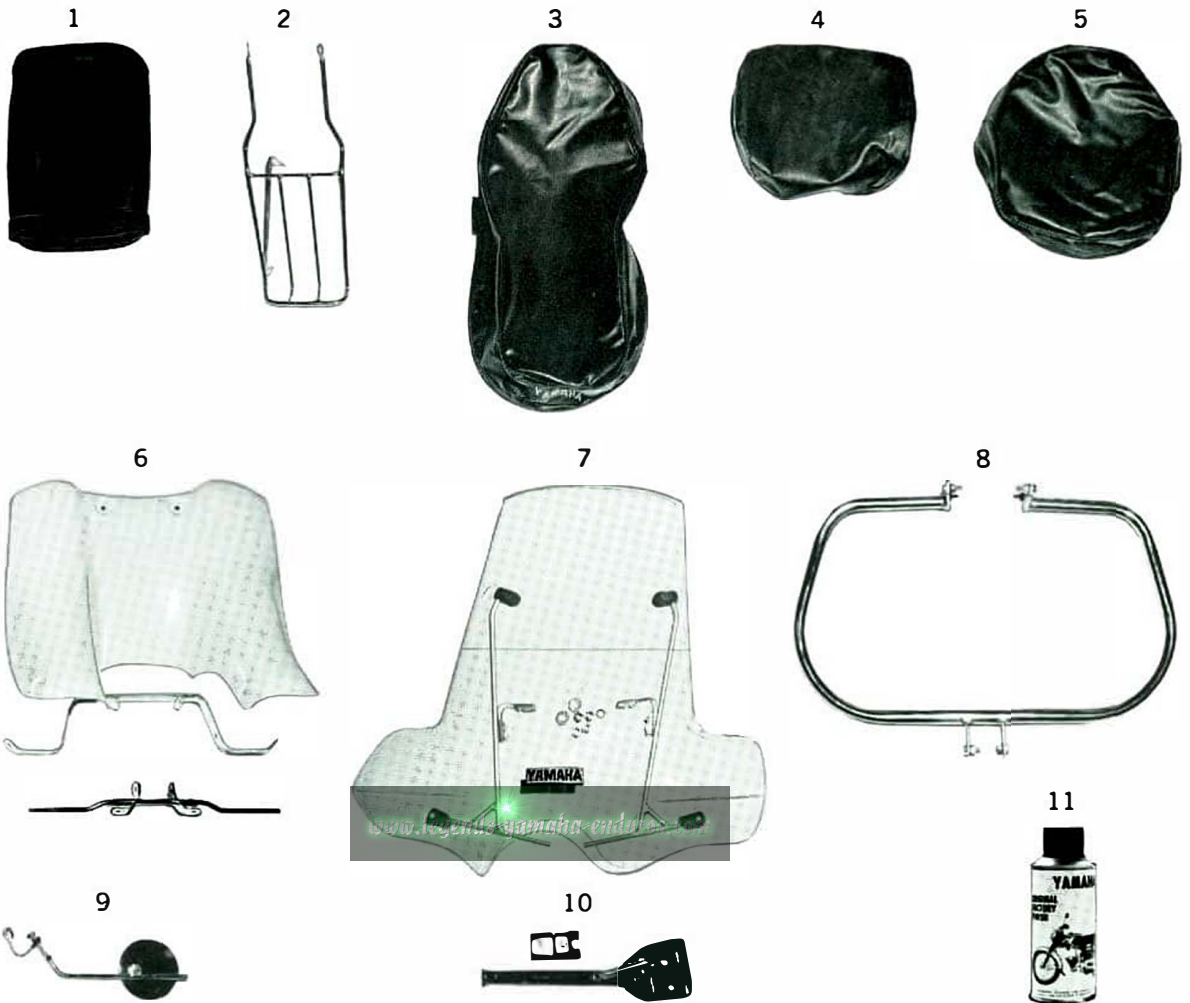

5

6

7

PART NO.	DESCRIPTION	PRICE	DISCOUNT	
3-01	CRASH BAR	\$ 10.00	50%	
3-02	MIRROR (Round)	2.85	50%	
3-03	SADDLE BAGS (Black)	25.00	33%	
3-04	WINDSHIELD	12.00	50%	
3-05	DUAL SEAT COVER (Black)	8.00	50%	
3-06	SUB CARRIER	6.20	50%	
3-07	YAMAHA SPRAY PAINT (Available in 10 original factory finish colors)	1.00 ea.	33%	

YAMAHA

MJ2-55cc accessories

PART NO.	DESCRIPTION	PRICE	DISCOUNT	
1-01	TANDEM SEAT	\$ 8.80	50%	
1-02	SUB CARRIER	3.84	50%	Fits Trailmaster or Street
1-03	SADDLE BAGS (Blue)	16.00	33%	
1-04	WINDSHIELD	8.00	50%	
1-05	SIDE STAND	3.90	50%	
1-06	MIRROR (Round)	1.36	50%	
1-07	DUAL SEAT COVER (Black)	5.56	50%	
1-08	TANDEM SEAT COVER (Black)	3.18	50%	
1-09	SOLO SEAT COVER (Black)	4.16	50%	
1-10	LEG SHIELDS	10.00	50%	Refer to Parts Book
1-11	YAMAHA SPRAY PAINT (Available in 10 original factory finish colors)	1.00 ea.	33%	

YAMAHA

YJ2-60cc accessories

PART NO.	DESCRIPTION	PRICE	DISCOUNT
2-01	TANDEM SEAT	\$ 8.80	50%
2-02	SUB CARRIER	4.25	50%
2-03	DUAL SEAT COVER (Black)	7.00	50%
2-04	TANDEM SEAT COVER (Black)	3.18	50%
2-05	SINGLE SEAT COVER (Black)	5.00	50%
2-06	LEG SHIELDS (Gray)	10.00	50%
2-07	WINDSHIELD	14.00	50%
2-08	CRASH BAR	8.00	50%
2-09	MIRROR	1.60	50%
2-10	SIDE STAND	3.90	50%
2-11	YAMAHA SPRAY PAINT (Available in 10 original factory finish colors)	1.00 ea.	33%

YAMAHA

YGI-80cc accessories

PART NO.	DESCRIPTION	PRICE	DISCOUNT
2-01	TANDEM SEAT	\$ 8.80	50%
2-02	SUB CARRIER	4.25	50%
2-03	DUAL SEAT COVER (Black)	7.00	50%
2-04	TANDEM SEAT COVER (Black)	3.18	50%
2-05	SINGLE SEAT COVER (Black)	5.00	50%
2-06	LEG SHIELDS (Gray)	10.00	50%
2-07	WINDSHIELD	14.00	50%
2-08	CRASH BAR	8.00	50%
2-09	MIRROR	1.60	50%
2-10	SIDE STAND	3.90	50%
2-11	YAMAHA SPRAY PAINT (Available in 10 original factory finish colors)	1.00 ea.	33%