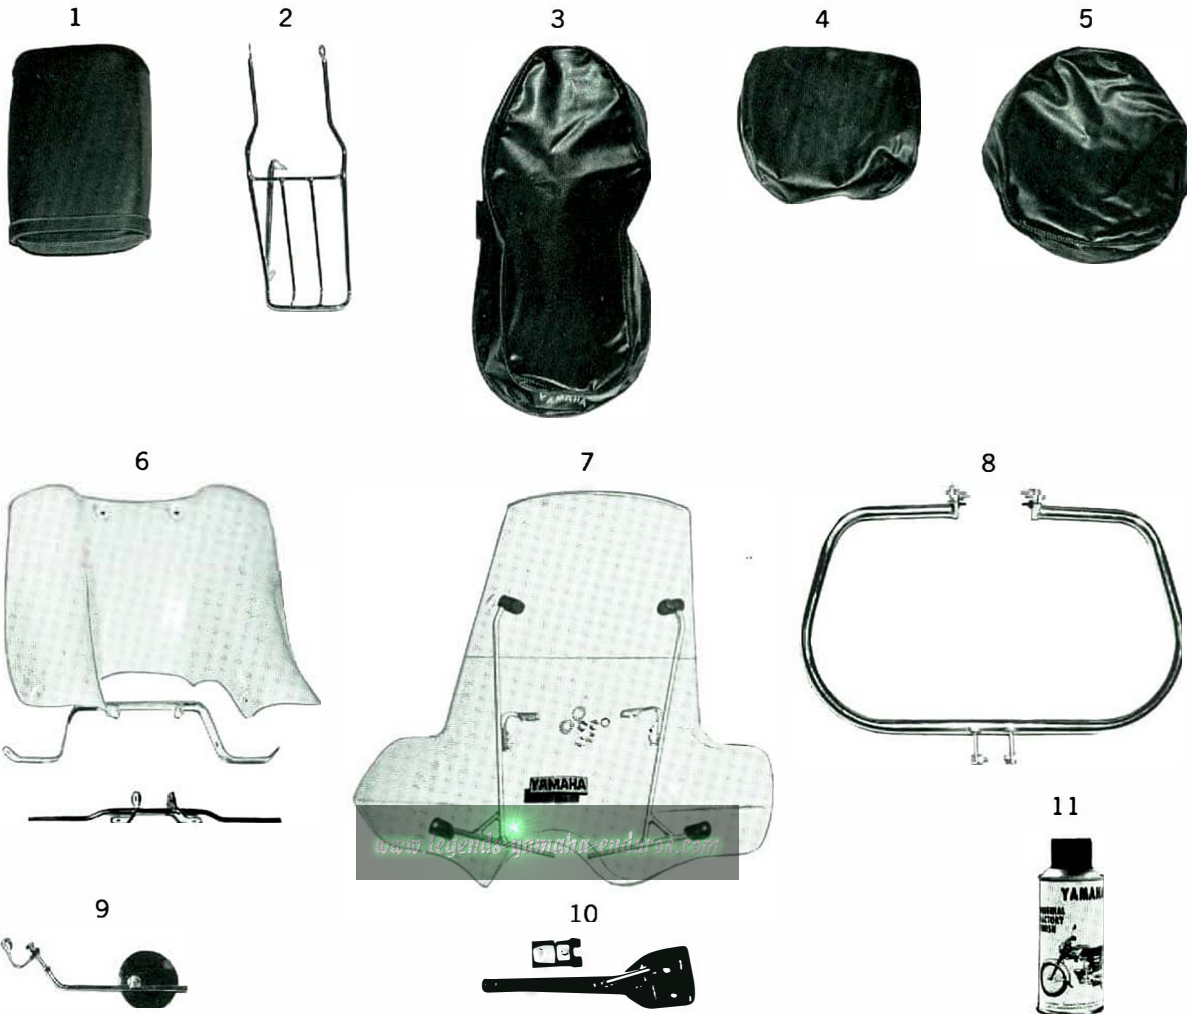

YAMAHA

MJ2-55cc accessories

PART NO.	DESCRIPTION	PRICE	DISCOUNT	
1-01	TANDEM SEAT	\$ 8.80	50%	
1-02	SUB CARRIER	3.84	50%	Fits Trailmaster or Street
1-03	SADDLE BAGS (Blue)	16.00	33%	
1-04	WINDSHIELD	8.00	50%	
1-05	SIDE STAND	3.90	50%	
1-06	MIRROR (Round)	1.36	50%	
1-07	DUAL SEAT COVER (Black)	5.56	50%	
1-08	TANDEM SEAT COVER (Black)	3.18	50%	
1-09	SOLO SEAT COVER (Black)	4.16	50%	
1-10	LEG SHIELDS	10.00	50%	Refer to Parts Book
1-11	YAMAHA SPRAY PAINT (Available in 10 original factory finish colors)	1.00 ea.	33%	

YAMAHA

YJ2-60cc accessories

PART NO.	DESCRIPTION	PRICE	DISCOUNT
2-01	TANDEM SEAT	\$ 8.80	50%
2-02	SUB CARRIER	4.25	50%
2-03	DUAL SEAT COVER (Black)	7.00	50%
2-04	TANDEM SEAT COVER (Black)	3.18	50%
2-05	SINGLE SEAT COVER (Black)	5.00	50%
2-06	LEG SHIELDS (Gray)	10.00	50%
2-07	WINDSHIELD	14.00	50%
2-08	CRASH BAR	8.00	50%
2-09	MIRROR	1.60	50%
2-10	SIDE STAND	3.90	50%
2-11	YAMAHA SPRAY PAINT (Available in 10 original factory finish colors)	1.00 ea.	33%

YAMAHA

YGI-80cc accessories

PART NO.	DESCRIPTION	PRICE	DISCOUNT
2-01	TANDEM SEAT	\$ 8.80	50%
2-02	SUB CARRIER	4.25	50%
2-03	DUAL SEAT COVER (Black)	7.00	50%
2-04	TANDEM SEAT COVER (Black)	3.18	50%
2-05	SINGLE SEAT COVER (Black)	5.00	50%
2-06	LEG SHIELDS (Gray)	10.00	50%
2-07	WINDSHIELD	14.00	50%
2-08	CRASH BAR	8.00	50%
2-09	MIRROR	1.60	50%
2-10	SIDE STAND	3.90	50%
2-11	YAMAHA SPRAY PAINT (Available in 10 original factory finish colors)	1.00 ea.	33%