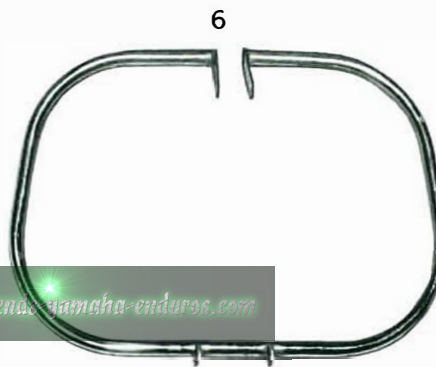

YA6-125cc accessories

www.legendaryamaha-enduros.com

PART NO.	DESCRIPTION	PRICE	DISCOUNT	
5-01	SUB CARRIER	$ 5.56	50%	
5-02	DUAL SEAT COVER (Black)	8.00	50%	
5-03	MIRROR (Square)	2.80	50%	
5-04	SOLO SEAT COVER (Black)	5.00	50%	Fits YD2 — YD3 Also
5-05	WINDSHIELD	12.00	50%	
5-06	CRASH BAR	10.00	50%	
5-07	YAMAHA SPRAY PAINT (Available in 10 original factory finish colors)	1.00 ea.	33%	

YAMAHA