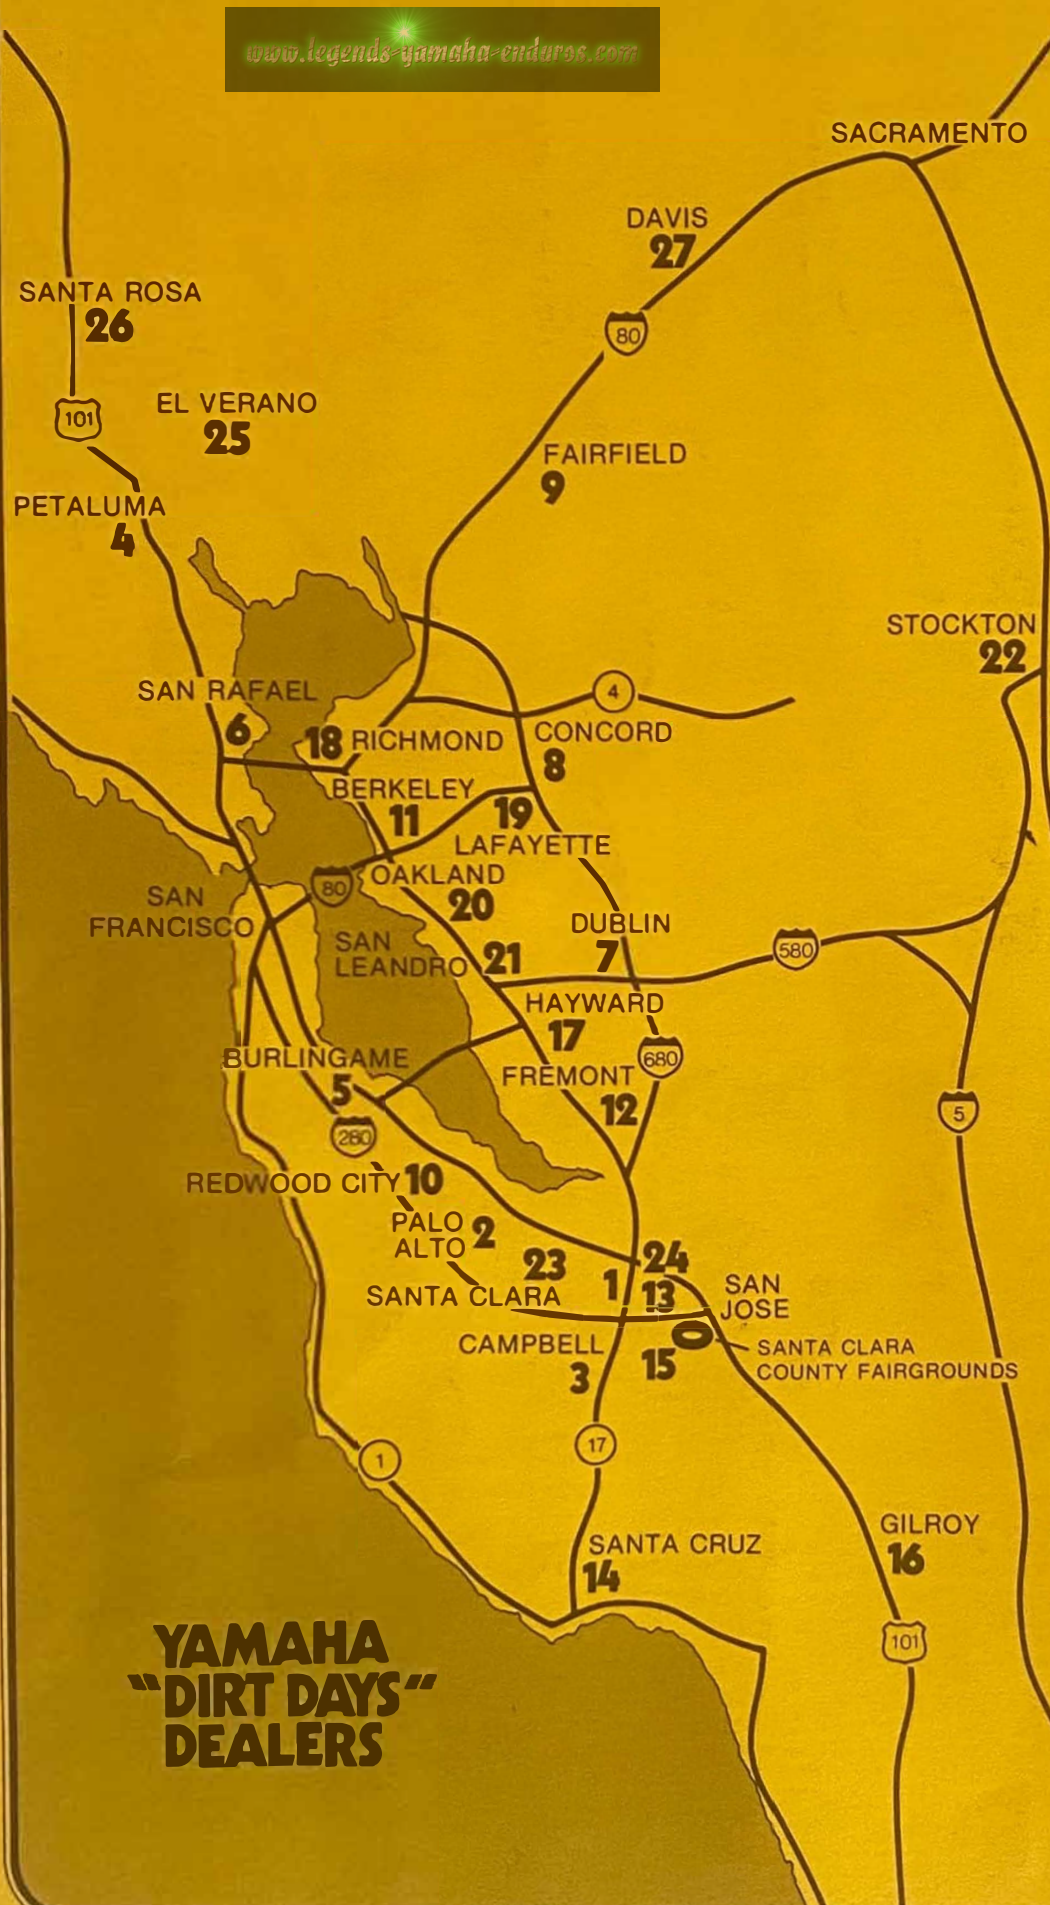

BAY AREA DEALERS MAP AND LISTING

www.legends-yamaha-enduros.com

**YAMAHA
"DIRT DAYS"
DEALERS**

1. **1** MILANO INVESTMENTS
   4902 Stevens Creek Blvd
   San Jose, CA (408) 243-7149
2. **2** WRIGHT BROTHERS INC.
   3960 El Camino Real
   Palo Alto, CA (415) 493-3414
3. **3** VALLEY CYCLE CENTER
   2092 Winchester Blvd
   Campbell, CA (408) 374-0464
4. **4** YAMAHA OF PETALUMA
   816 Petaluma Blvd. N.
   Petaluma, CA (707) 763-3944
5. **5** CYCLES UNLIMITED
   215 Highland Avenue
   Burlingame, CA (415) 347-4758
6. **6** CYCLE TOWN
   933 Francisco Blvd.
   San Rafael, CA (415) 456-0335
7. **7** DUBLIN YAMAHA
   6390 Scarlet Court
   Dublin, CA (415) 829-5622
8. **8** CONCORD YAMAHA
   1891 Market Street
   Concord, CA (415) 798-2580
9. **9** FAIRFIELD CYCLE CENTER
   1413 Texas Street
   Fairfield, CA (707) 422-3150
10. **10** A & A MOTORS
    2771 El Camino Real
    Redwood City, CA (415) 366-1755
11. **11** BERKELEY YAMAHA
    1548 University Ave.
    Berkeley, CA (415) 848-2309
12. **12** FREMONT YAMAHA
    37423 Fremont Blvd.
    Fremont, CA (415) 793-2368
13. **13** BOB CHEVES MOTORCYCLES
    676 Auzerais
    San Jose, CA (408) 293-1260
14. **14** MOTOR SPORTS CENTER
    1523 Commercial Way
    Santa Cruz, CA (408) 475-5970
15. **15** YAMAHA OF SAN JOSE
    1055 Blossom Hill Road
    San Jose, CA (408) 267-3040
16. **16** GILROY YAMAHA
    7930 Monterey Street
    Gilroy, CA (408) 842-9955
17. **17** HAYWARD YAMAHA
    27185 Mission Blvd.
    Hayward, CA (415) 537-7014
18. **18** KARL'S MOTORS
    245 24th Street
    Richmond, CA (415) 235-7322
19. **19** LAFAYETTE SPORT CYCLES
    3371 Mount Diablo Blvd.
    Lafayette, CA (415) 283-2282
20. **20** CYCLE STOP
    4351 East 14th Street
    Oakland, CA (415) 532-3140
21. **21** JAY'S AUTO IMPORTS
    2000 East 14th Street
    San Leandro, CA (415) 352-0312
22. **22** MC GILL'S MOTORCYCLES
    1850 Cherokee Lane
    Stockton, CA (209) 466-2996
23. **23** CYCLE SPORTS
    2355 El Camino Real
    Santa Clara, CA (408) 247-1313
24. **24** MARTIN CYCLES
    776 N. 13th Street
    San Jose, CA (408) 287-2946
25. **25** JIM & JIM'S CYCLES
    Linda & Oak St.
    El Verano, CA (707) 996-7027
26. **26** JIM & JIM'S CYCLES
    910 Santa Rosa Ave.
    Santa Rosa, CA (707) 545-1672
27. **27** JIM & JIM'S CYCLES
    975 Olive Drive
    Davis, CA (916) 758-2760