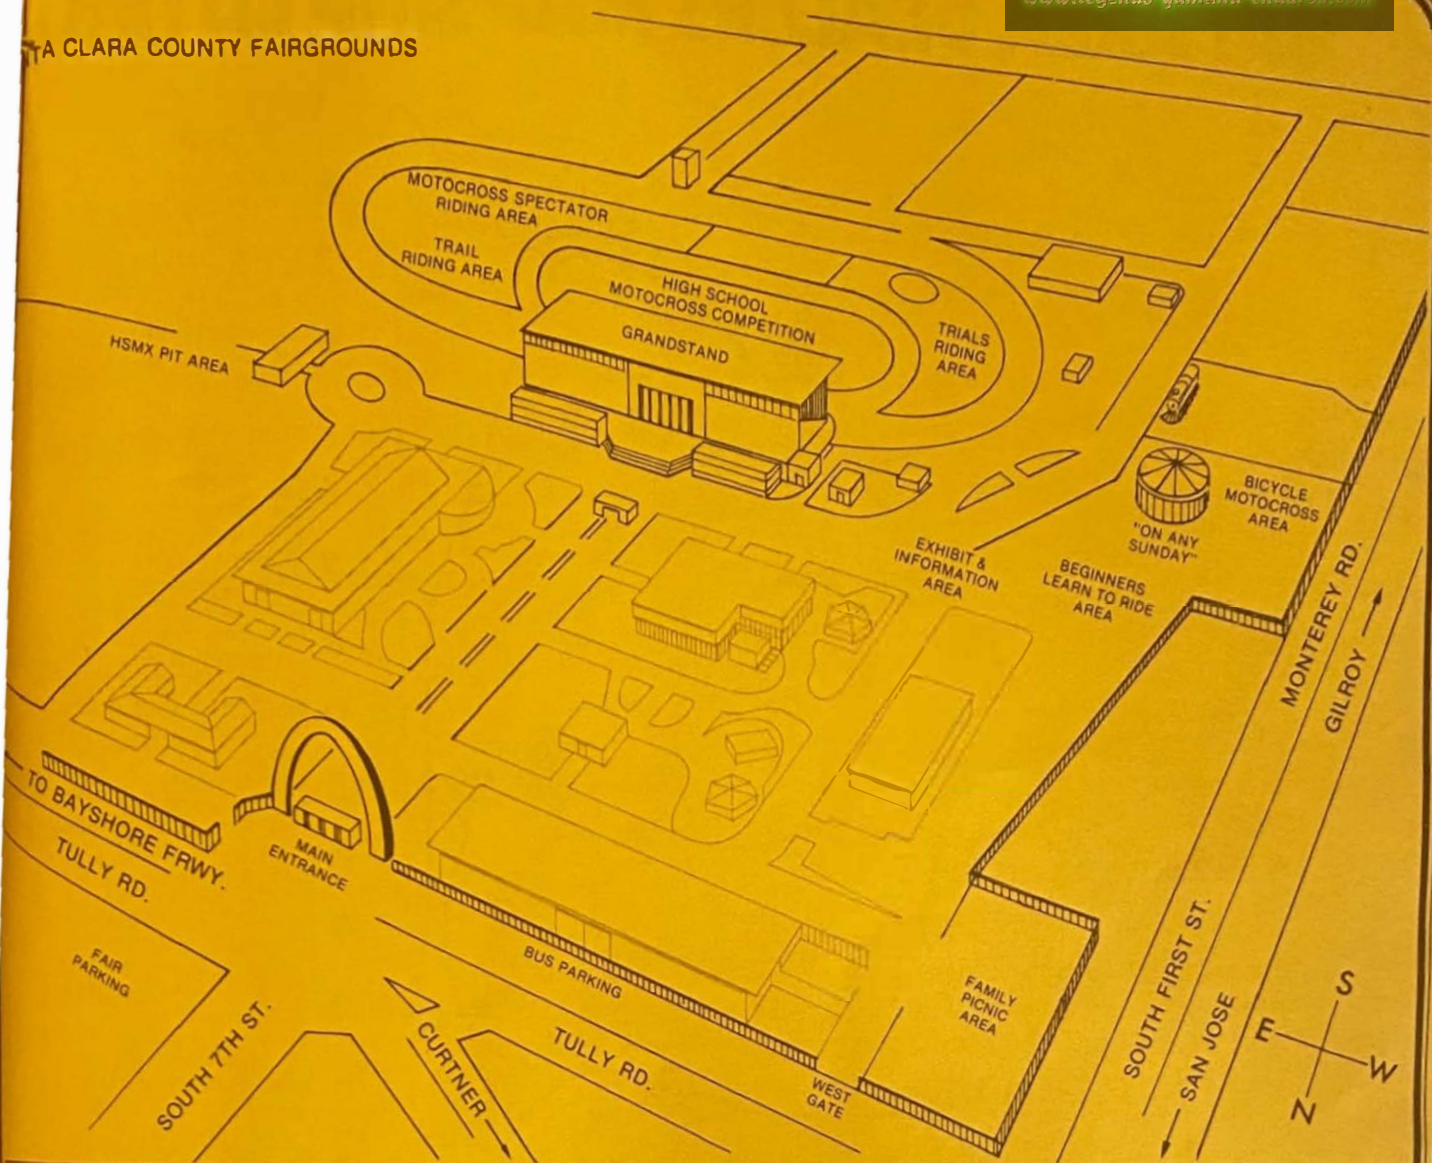

A CLARA COUNTY FAIRGROUNDS

TODAY'S "DIRT DAYS" ACTIVITIES

"On Any Sunday"

This exciting film showing continually - all day long.

High School Motocross Competition

Watch the best young high school riders from Northern California compete for scholarships, trophies and prizes; 100cc and 250cc on Saturday, 125cc and Open on Sunday.

Motocross Spectator Riding Area

Receive basic MX instruction on new Yamaha MX machines - all day long.

Trials Riding Area

Watch an exciting trials demonstration and attend a lecture letting you know everything there is to know about this exciting new sport. Ride the new Yamaha "Cat" and compete for prizes in an actual trials competition.

Beginners "Learn to Ride" Area

Receive basic motorcycle riding instruction on brand new Yamaha motorcycles - all day long. Upon completion, pick up your riding diploma.

Family Picnic Areas

Picnic areas and tables available throughout the event site.

Trail Riding Area

Ride brand new Yamaha "Enduros" and ask any questions you have concerning trail riding.

Yamaha Bicycle Gold Cup

Watch pedal-powered youngsters competing in this brand new, exciting sport (registration 10AM-12 Noon; eliminations begin 1PM). New Yamaha Moto-Bikes and helmets provided.

Powder Puff Competitions

Actual ladies competitions held throughout the day for all ladies who wish to participate in Motocross, trials, enduro, and bicycle motocross.

Yamaha Information & Maintenance Centers

Also be sure to visit our Information Centers, Maintenance Centers in each area, full-line displays, and accessory line displays. Qualified Yamaha personnel will be on hand to answer any questions you may have. Most of all, have a good time!