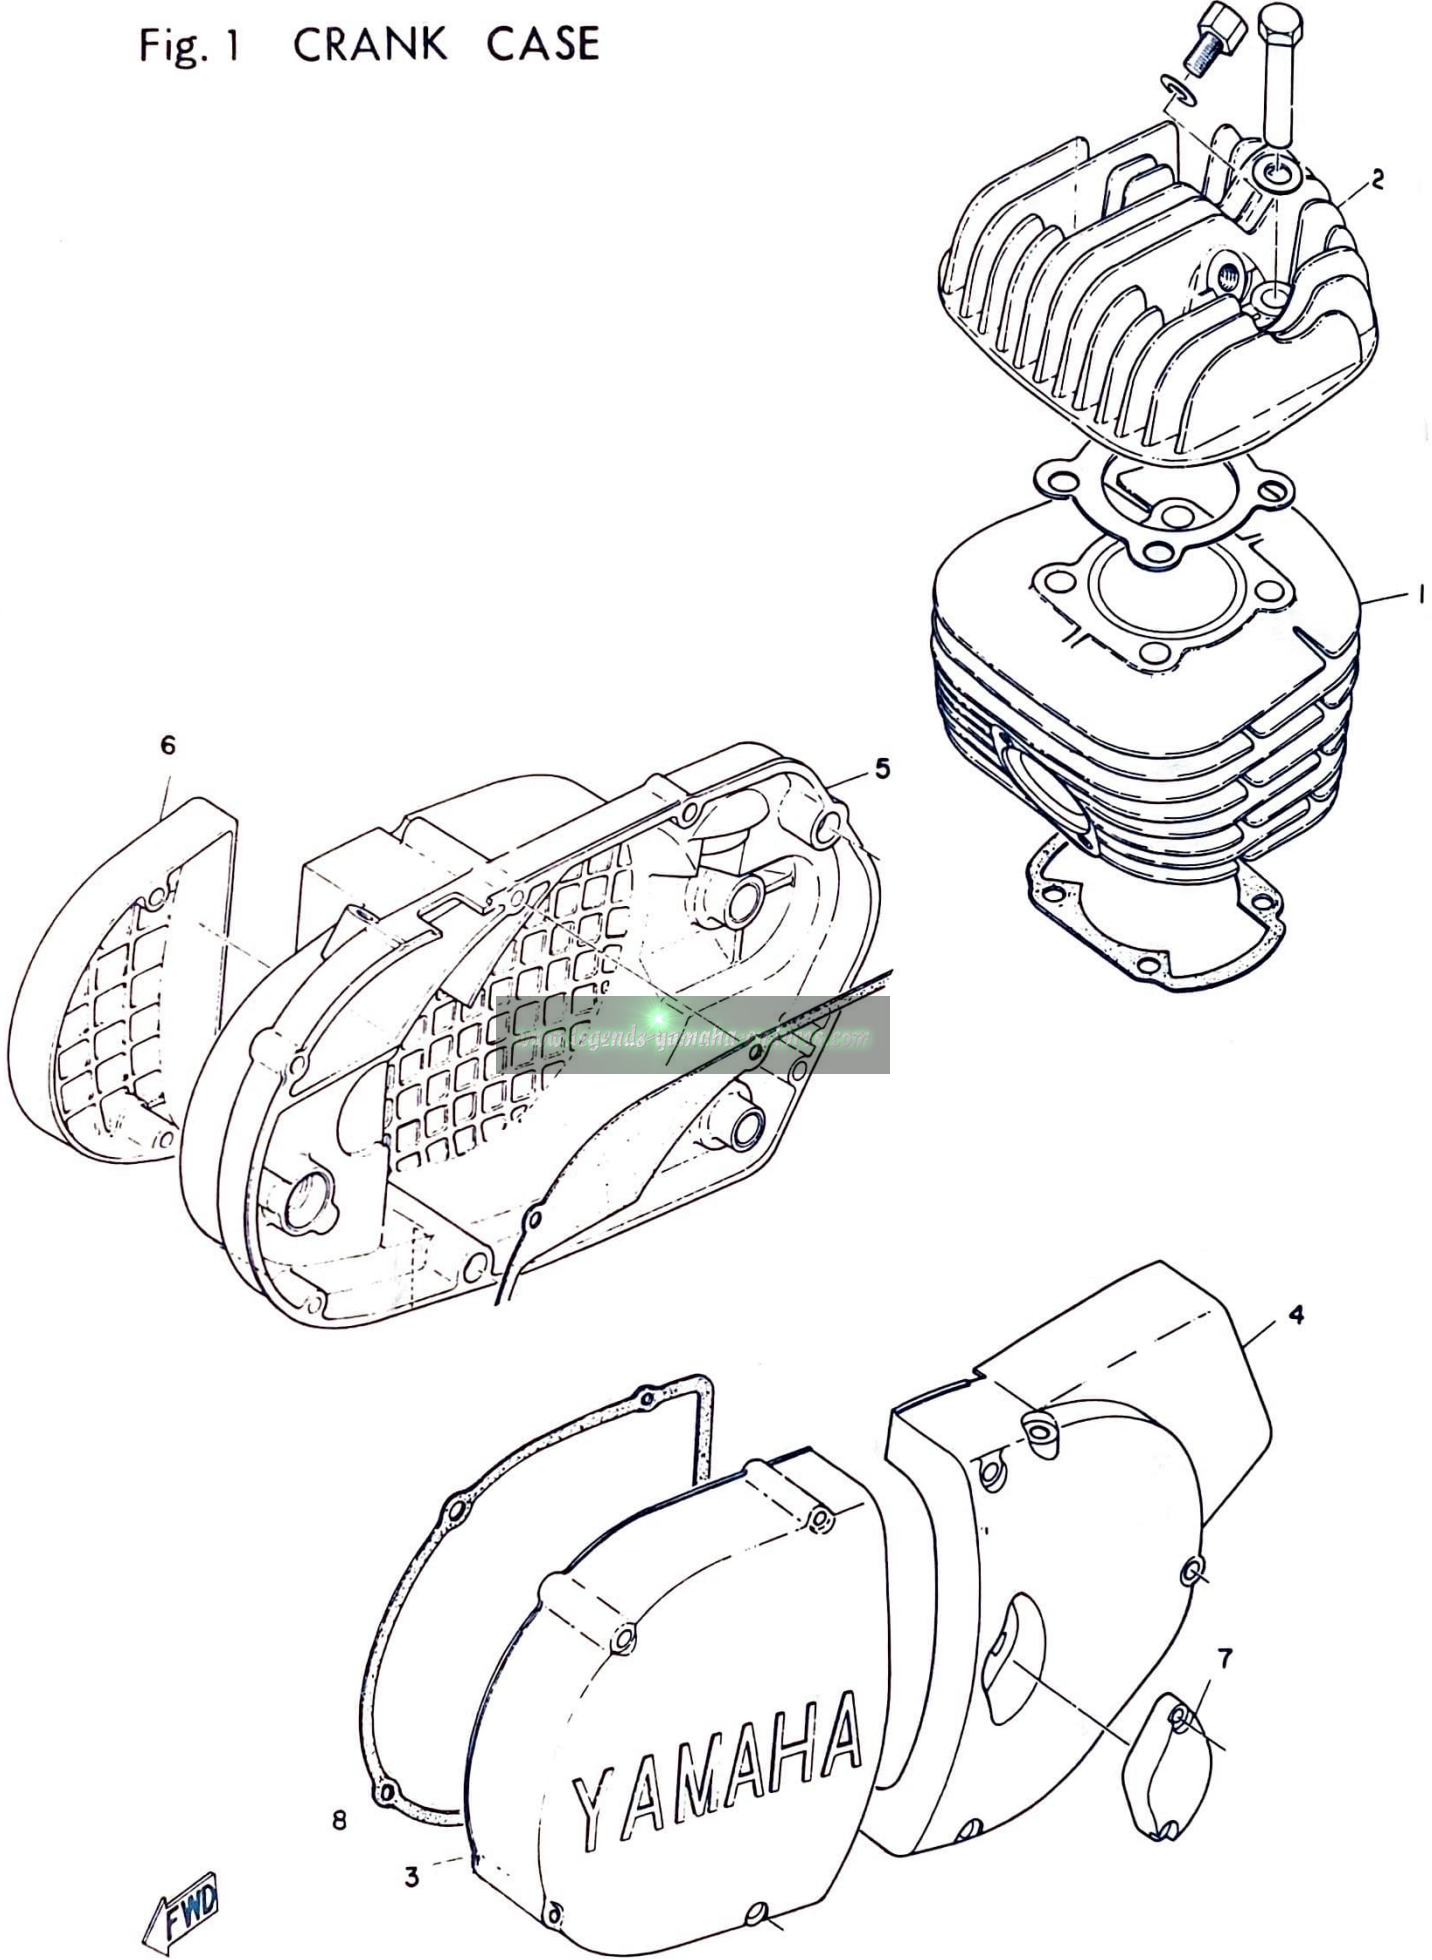

MODEL DT1C

www.legends-yamaha-enduros.com

This Parts List is for the exclusive parts for the DT1C

Please refer to DT1B Parts List for the parts not listed in this publication.

Fig. 1 CRANK CASE

CRANKCASE

Ref.No.	Parts No.	Parts Name	Description	Q'ty	S · R	Remarks
1- 1	233-11311-01	CYLINDER		1		
1- 2	233-11111-01	HEAD, cylinder		1		
1- 3	233-15411-00	COVER, crankcase (L.H) 1		1		
1- 4	233-15421-00	COVER, c rankcase (L.H) 2		1		
1- 5	233-15431-00	COVER, crankcase (R.H)		1		
1- 6	233-15416-00	COVER, oil pump		1		
1- 7	233-15417-00	COVER, cap		1		
1- 8	214-15451-01	GASKET, crankcase cover (L.H)		1		

www.legends-yamaha-enduros.com

Fig. 2 TRANSMISSION GEAR

TRANSMISSION GEAR

Ref.No.	Parts No.	Parts Name	Description	Q'ty	S · R	Remarks
2- 1	214-17411-10	AXLE, main	14T	1		
2- 2	214-17141-10	GEAR, 4th pinion	26T	1		
2- 3	156-17131-10	GEAR, 3rd pinion	23T	1		
2- 4	214-17231-10	GEAR, 3rd wheel	30T	1		
2- 5	214-17121-10	GEAR, 2nd pinion	19T	1		
2- 6	214-17221-10	GEAR, 2nd wheel	34T	1		
2- 7	214-17131-10	GEAR, 3rd pinion	23T	1		
2- 8	214-17231-10	GEAR, 3rd wheel	30T	1		
2- 9	214-17241-10	GEAR, 4th wheel	26T	1		
2-10	214-17211-10	GEAR, 1st wheel	38T	1		
2-11	214-17461-40	SPROCKET, drive	14T	1		S. T. D