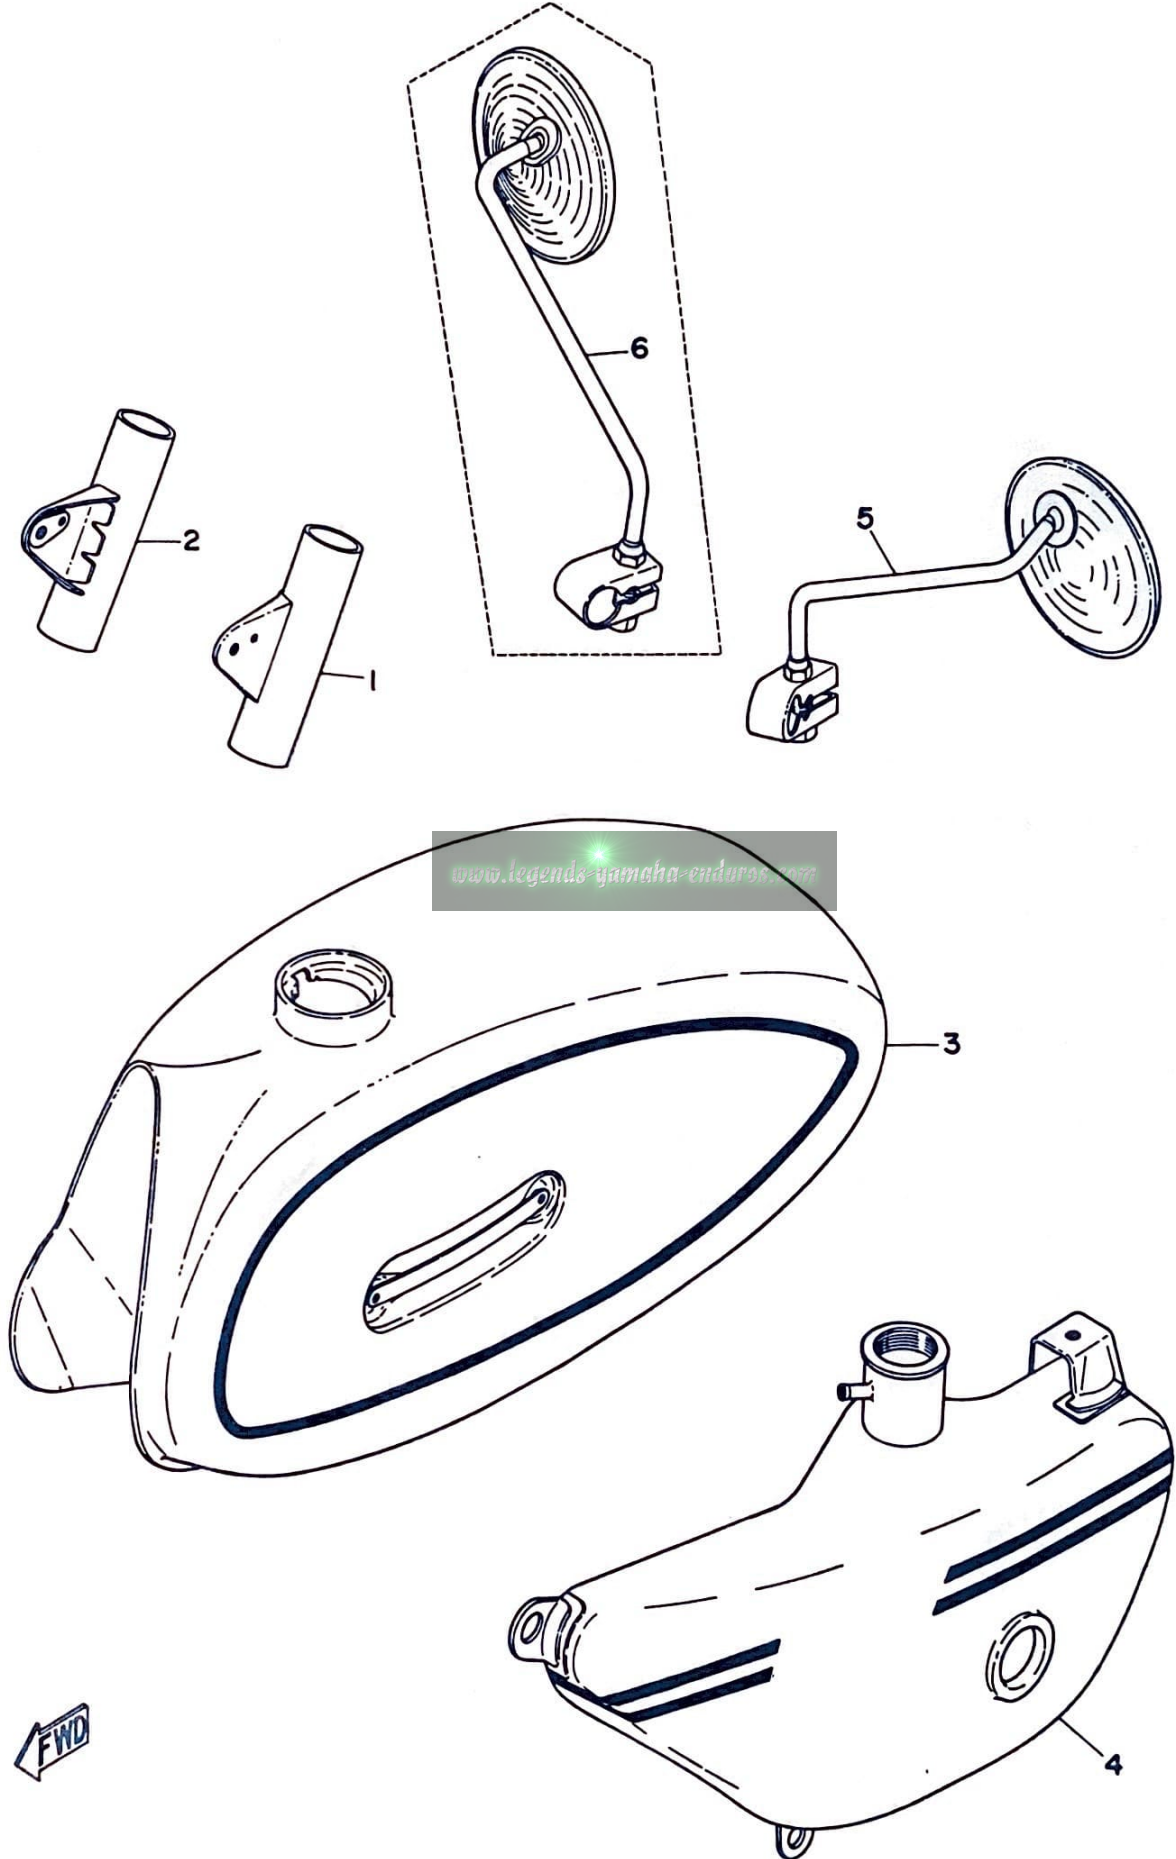

Fig. 4 FRONT FORK & FUEL TANK

FRONT FORK & FUEL TANK

Ref.No.	Parts No.	Parts Name	Description	Q'ty	S · R	Remarks
4- 0-1	233-23100-00-56	FRONT FORK ASS'Y		1		Brilliant Red
4- 1	214-23121-01-63	. COVER, upper (L. H)		1		Brilliant Red
4- 2	214-23131-01-63	. COVER, upper (R. H)		1		Brilliant Red
4- 3	214-24110-03-04	FUEL TANK COMP.		1		Rrilliant Red
4- 4	214-21705-00-03	OIL TANK ASS'Y		1		Brilliant Red
4- 5	253-26290-10	BACK MIRROR ASS'Y (L. H)		1		
		ALTERNATE PARTS				
4- 6	253-26290-00	BACK MIRROR ASS'Y (R. H)		1		

www.legends-yamaha-enduros.com