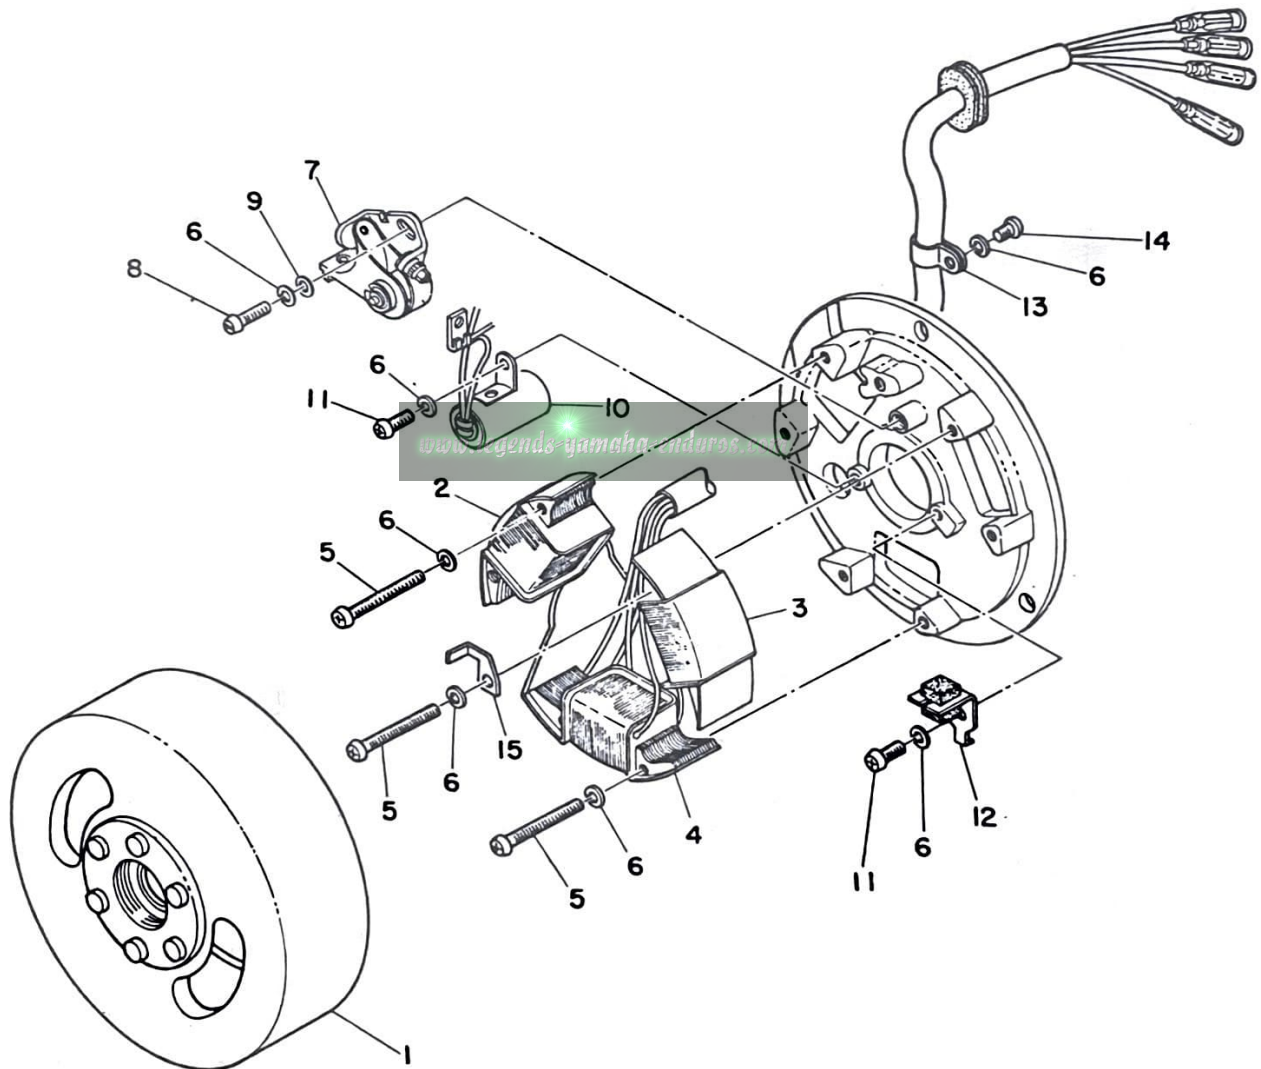

www.legends-yamaha-enduros.com

Fig. 2 TRANSMISSION GEAR

TRANSMISSION GEAR

Ref.No.	Parts No.	Parts Name	Description	Q'ty	S · R	Remarks
2- 1	214-17411-10	AXLE, main	14T	1		
2- 2	214-17141-10	GEAR, 4th pinion	26T	1		
2- 3	156-17131-10	GEAR, 3rd pinion	23T	1		
2- 4	214-17231-10	GEAR, 3rd wheel	30T	1		
2- 5	214-17121-10	GEAR, 2nd pinion	19T	1		
2- 6	214-17221-10	GEAR, 2nd wheel	34T	1		
2- 7	214-17131-10	GEAR, 3rd pinion	23T	1		
2- 8	214-17231-10	GEAR, 3rd wheel	30T	1		
2- 9	214-17241-10	GEAR, 4th wheel	26T	1		
2-10	214-17211-10	GEAR, 1st wheel	38T	1		
2-11	214-17461-40	SPROCKET, drive	14T	1		S. T. D

www.legends-yamaha-enduros.com

Fig. 3 FLYWHEEL MAGNETO

FLYWHEEL MAGNETO

Ref.No.	Parts No.	Parts Name	Description	Q'ty	S · R	Remarks
3- 0-1	233-81300-20	FLYWHEEL MAGNETO ASS'Y	(ISO)	1		
3- 1	214-81350-22	. ROTOR ASS'Y		1		
3- 2	214-81312-21	. COIL, source		1		
3- 3	233-81313-20	. COIL, lighting (1)		1		
3- 4	233-81314-20	. COIL, lighting (2)		1		
3- 5	110-81348-20	. SCREW, pan head	(ISO)	6		
3- 6	92901-04100	. WASHER, spring		10		
3- 7	214-81321-20	. CONTACT BREAKER ASS'Y		1		
3- 8	110-81347-20	. SCREW, pan head	(ISO)	1		
3- 9	92901-04200	. WASHER, plain		1		
3-10	214-81326-20	. CONDENSER		1		
3-11	110-81346-20	. SCREW, pan head	(ISO)	2		
3-12	120-81331-20	. LUBRICATOR		1		
3-13	104-81328-20	. CLAMP, lead		1		
3-14	110-81345-20	. SCREW, pan head	(ISO)	1		
3-15	214-81332-21	. PLATE, timing		1		