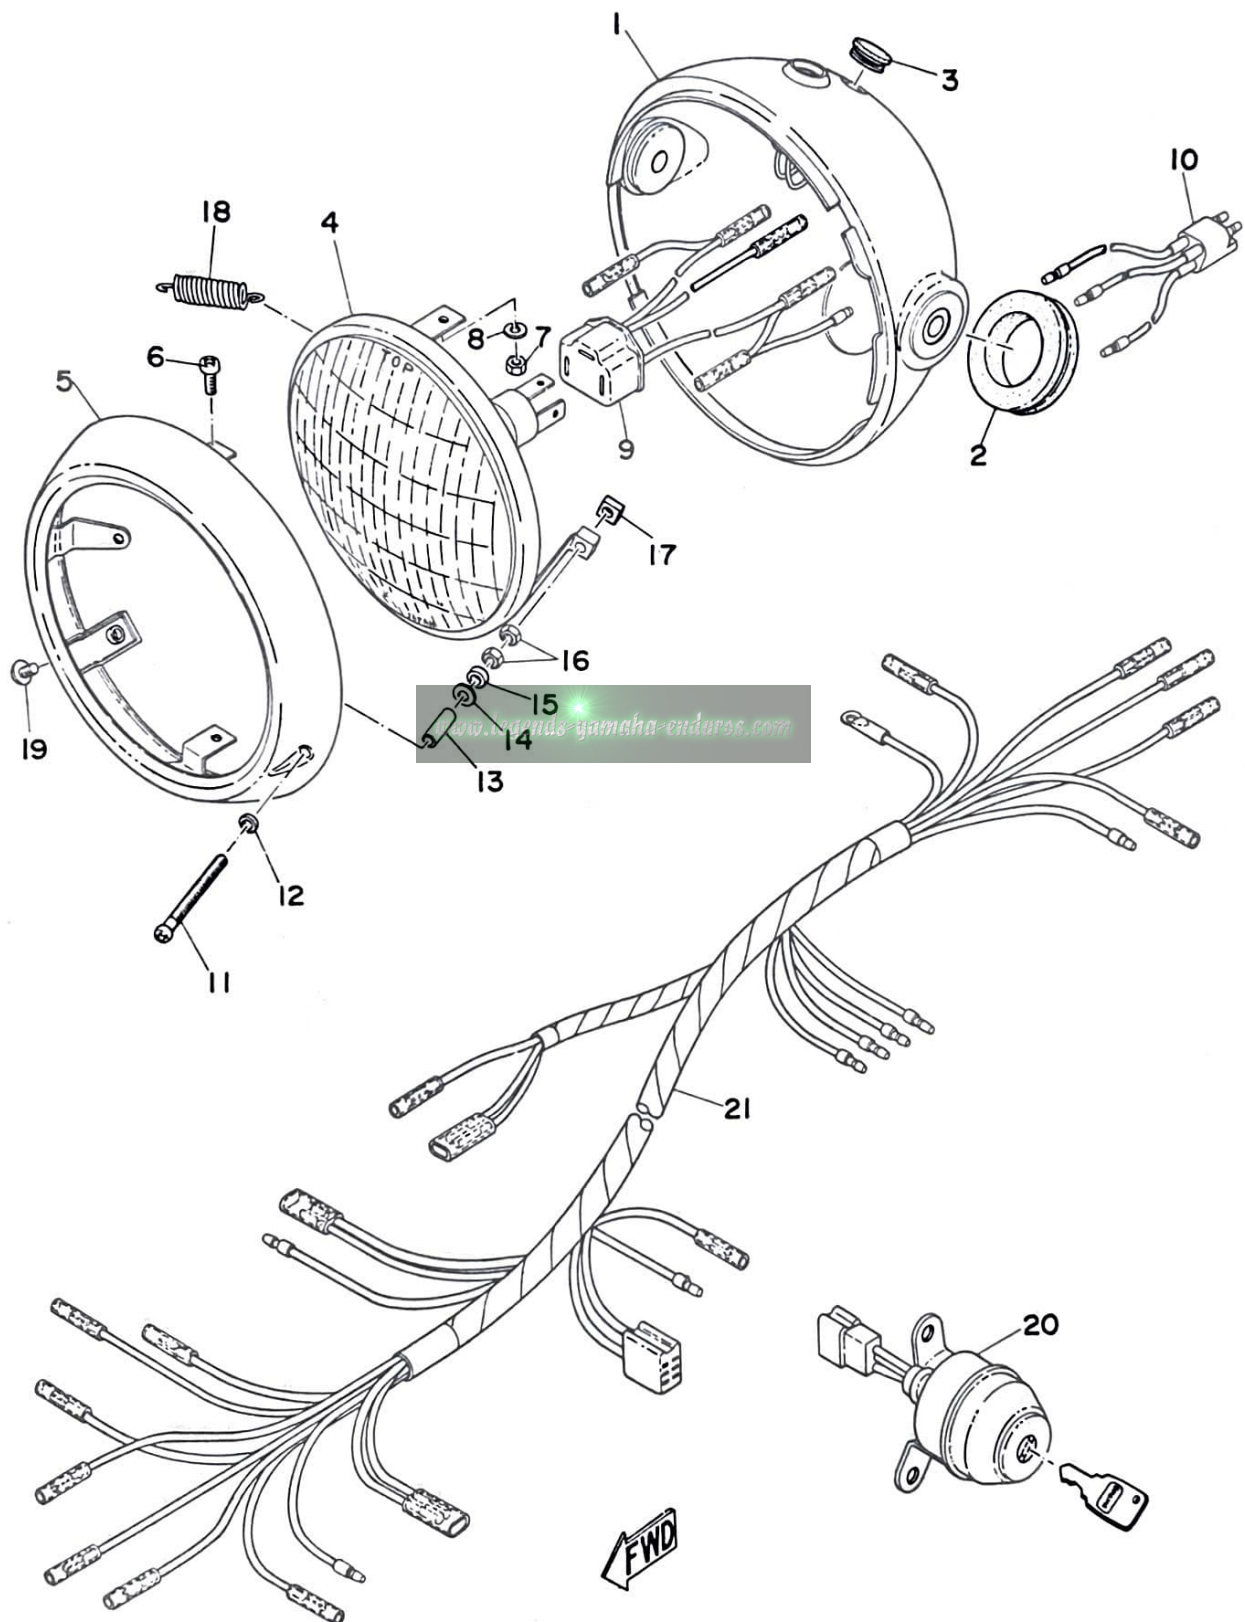

www.legends-yamaha-enduros.com

Fig. 3 FLYWHEEL MAGNETO

FLYWHEEL MAGNETO

Ref.No.	Parts No.	Parts Name	Description	Q'ty	S · R	Remarks
3- 0-1	233-81300-20	FLYWHEEL MAGNETO ASS'Y	(ISO)	1		
3- 1	214-81350-22	. ROTOR ASS'Y		1		
3- 2	214-81312-21	. COIL, source		1		
3- 3	233-81313-20	. COIL, lighting (1)		1		
3- 4	233-81314-20	. COIL, lighting (2)		1		
3- 5	110-81348-20	. SCREW, pan head	(ISO)	6		
3- 6	92901-04100	. WASHER, spring		10		
3- 7	214-81321-20	. CONTACT BREAKER ASS'Y		1		
3- 8	110-81347-20	. SCREW, pan head	(ISO)	1		
3- 9	92901-04200	. WASHER, plain		1		
3-10	214-81326-20	. CONDENSER		1		
3-11	110-81346-20	. SCREW, pan head	(ISO)	2		
3-12	120-81331-20	. LUBRICATOR		1		
3-13	104-81328-20	. CLAMP, lead		1		
3-14	110-81345-20	. SCREW, pan head	(ISO)	1		
3-15	214-81332-21	. PLATE, timing		1		

www.legends-yamaha-enduros.com

Fig. 5 HEAD LAMP & ELECTRICAL

HEAD LAMP & ELECTRICAL

Ref.No.	Parts No.	Parts Name	Description	Q'ty	S · R	Remarks
5- 1	214-84130-61-63	BODY ASS'Y		1		Brilliant Red
5- 2	214-84153-60	. GROMMET		1		
5- 3	214-84154-60	. GROMMET		1		
5- 0-1	233-84110-60	HEAD LAMP UNIT ASS'Y	(ISO)	1		
5- 4	233-84120-60	. LENS ASS'Y		1		
5- 5	233-84115-60	. RIM, head lamp	(ISO)	1		
5- 6	98501-05012	. SCREW, pan head	(ISO)	2		
5- 7	98801-05200	. NUT	(ISO)	2		
5- 8	92901-05100	. WASHER, spring		2		
5- 9	261-84312-61	. SOCKET		1		
5-10	214-84159-61	. CORD, head lamp		1		
5-11	214-84131-61	. SCREW, rim adjuster	(ISO)	1		
5-12	233-84127-60	. WASHER, special		1		
5-13	233-84133-60	. COLLAR, adjust screw		1		
5-14	92901-04200	. WASHER, plain		1		
5-15	132-84328-60	. SPACER		1		
5-16	802-84126-00	. NUT	(ISO)	2		
5-17	198-84334-60	. NUT, adjust	(ISO)	1		
5-18	132-84335-60	. SPRING, lens adjust		1		
5-19	195-84325-00	SCREW, rim fitting	(ISO)	1		
5-20	233-82508-20	MAIN SWITCH ASS'Y		1		
5-21	233-82590-21	WIRE HARNESS ASS'Y		1		